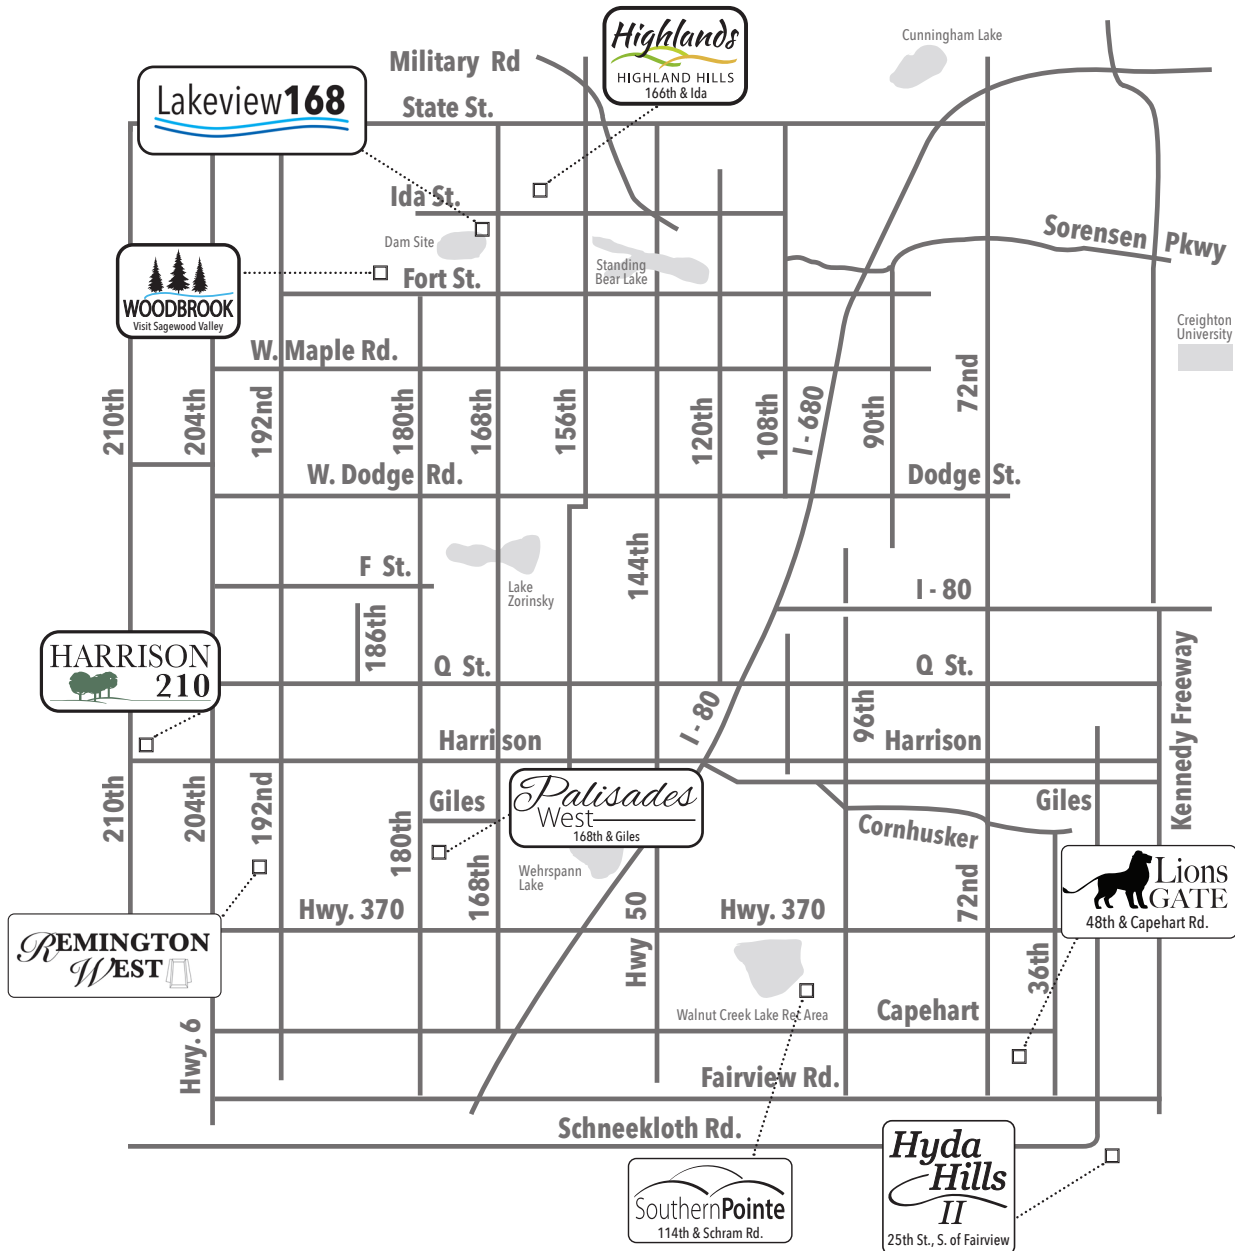

Available in these communities

Shelby

Ranch • 1867 sq. ft.

designerTM
INSPIRED LIVING

 Indicates Model Home Location

Sales Information: 402-505-9000

CelebrityHomesOmaha.com

CELEBRITY