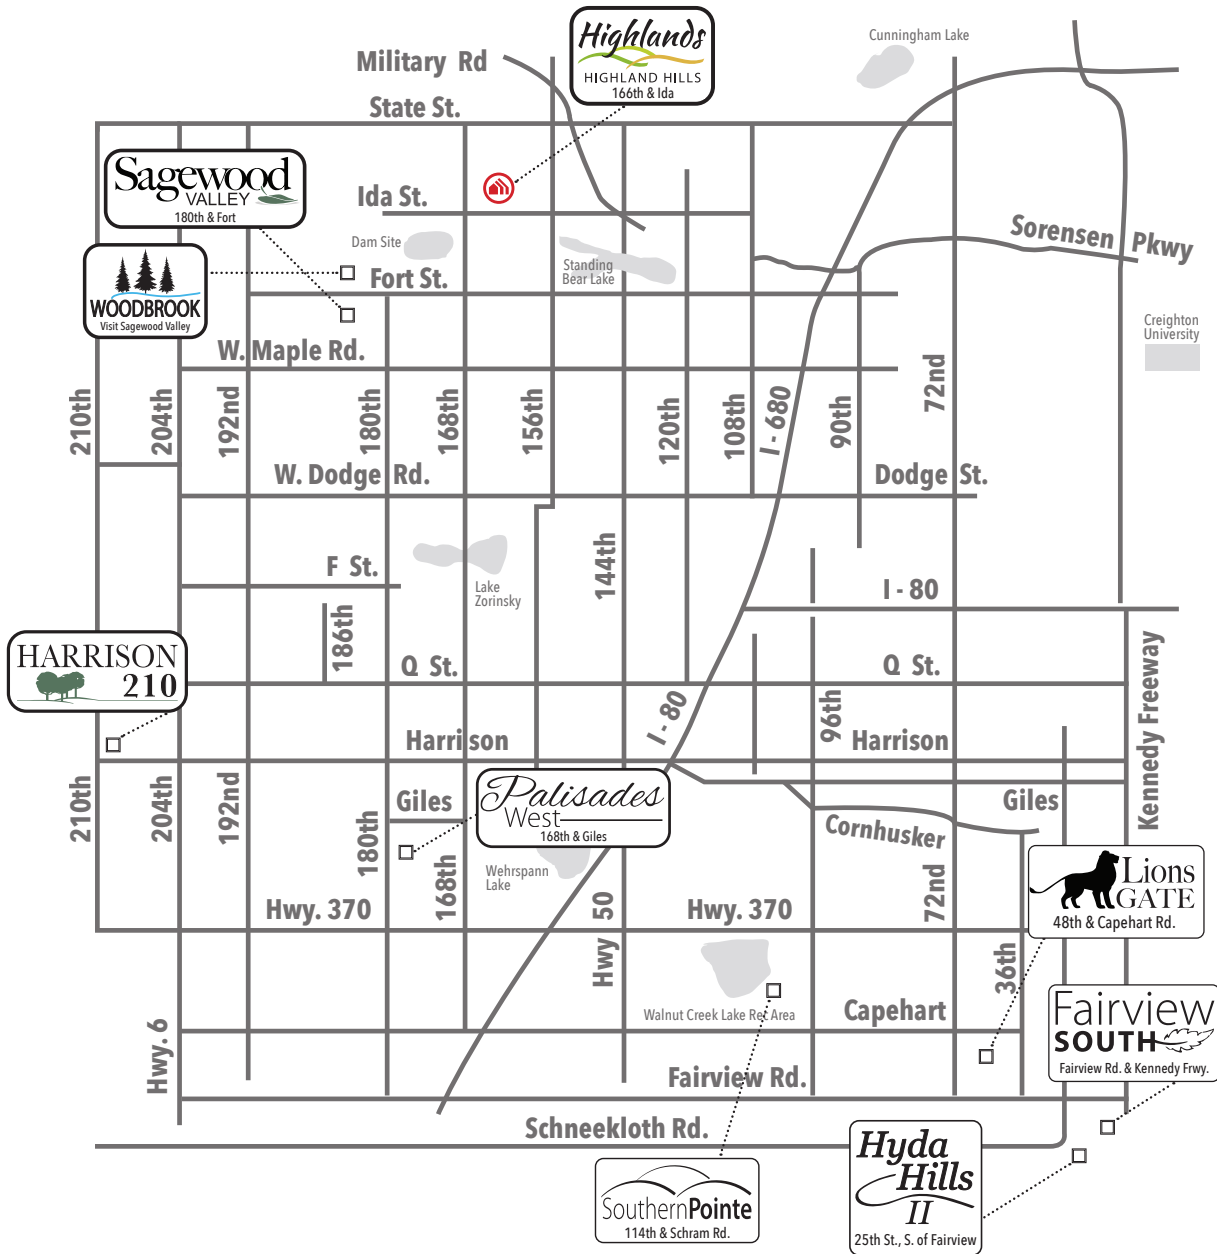

Available in these communities

Shelby

Ranch • 1867 sq. ft.

designerTM
INSPIRED LIVING

 Indicates Model Home Location

Sales Information: 402-505-9000

CelebrityHomesOmaha.com

CELEBRITY
HOMES
Homes • Villas • Townhomes