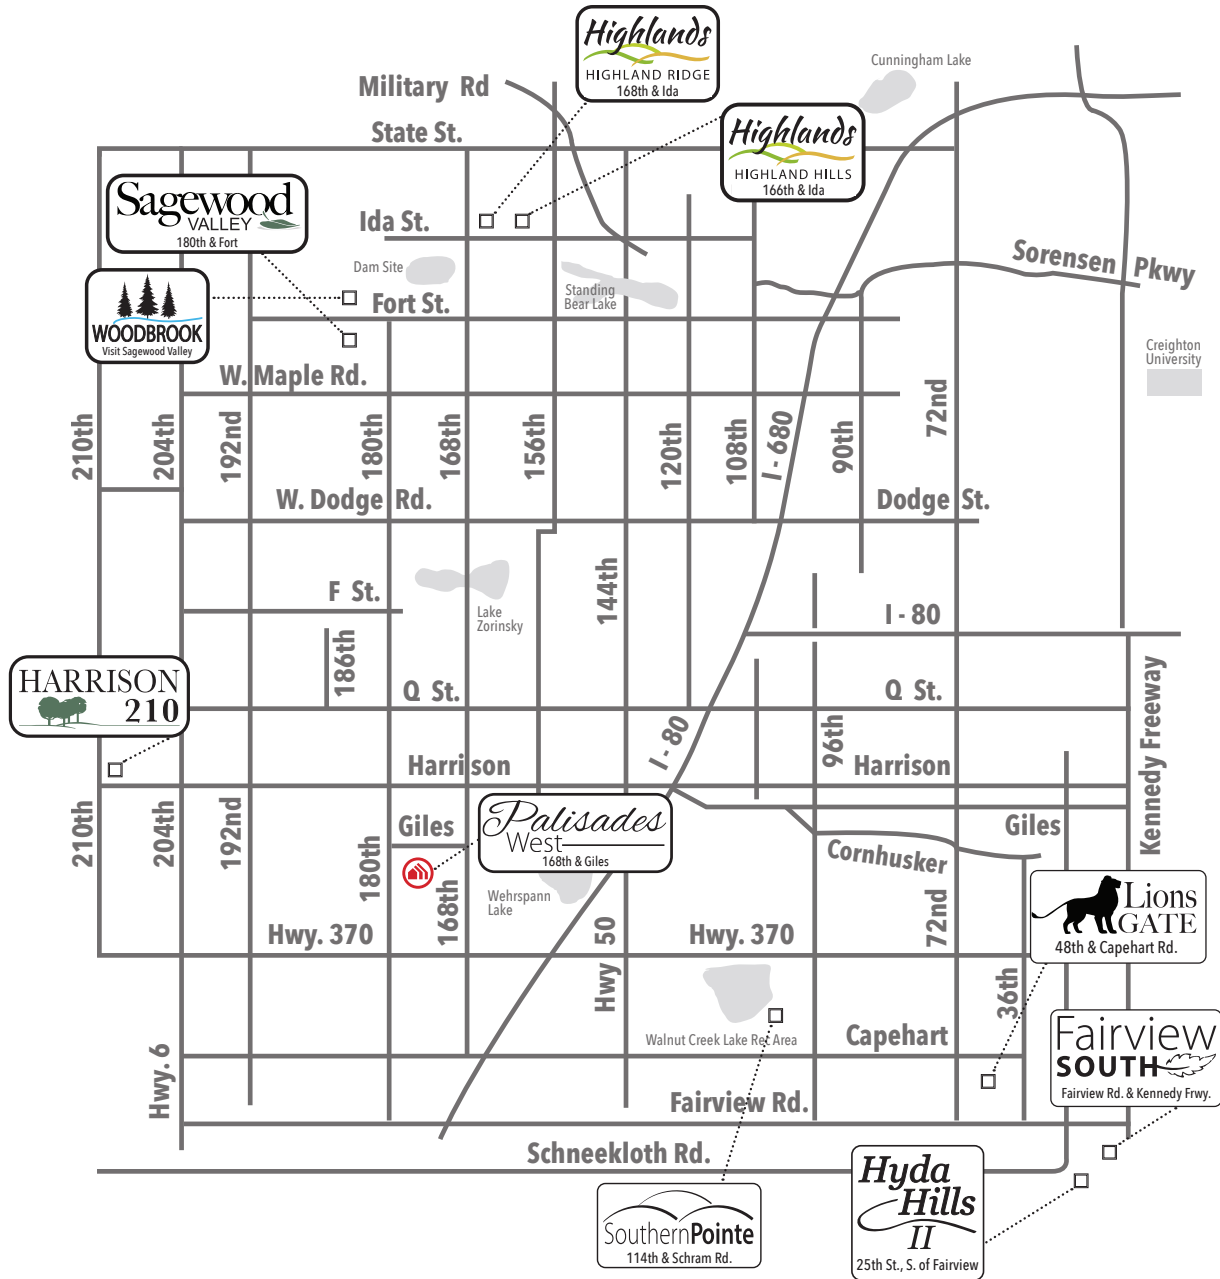

Available in these communities

Preston

Ranch • 1578 sq. ft.

advantage 
 YOUR NEXT MOVE

 Indicates Model Home Location

Sales Information: 402-505-9000

CelebrityHomesOmaha.com

CELEBRITY
HOMES
Homes • Villas • Townhomes