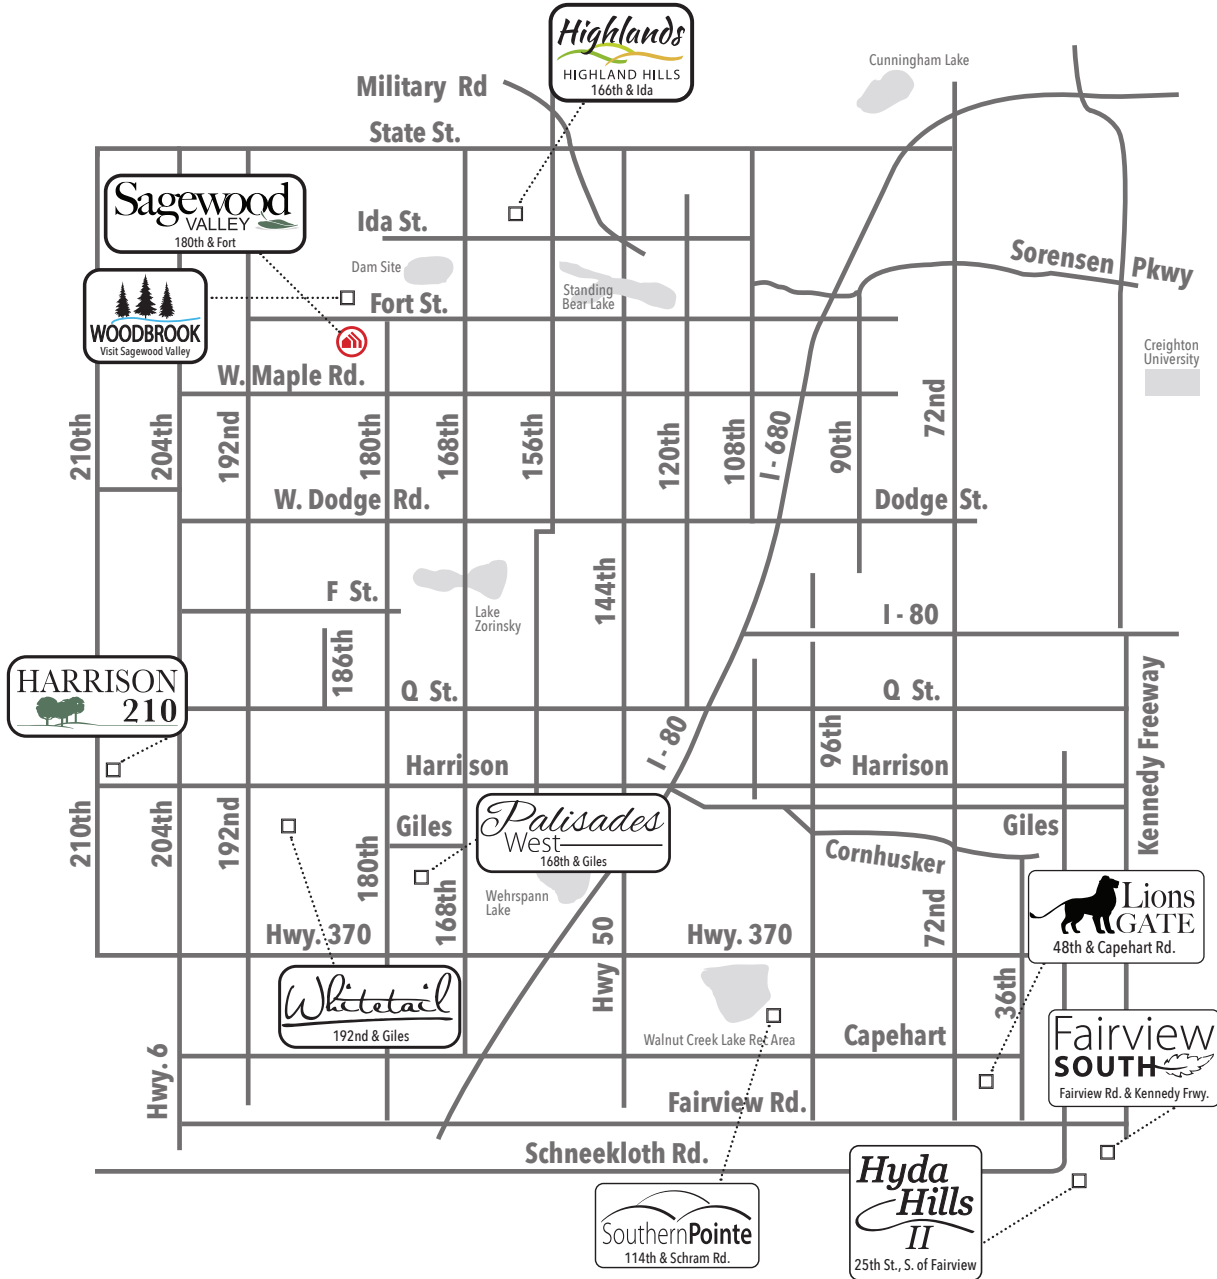

Available in these communities

Prescott

Ranch • 1645 sq. ft.

designerTM
INSPIRED LIVING

 Indicates Model Home Location

Sales Information: 402-505-9000

CelebrityHomesOmaha.com

CELEBRITY
HOMES
Homes • Villas • Townhomes