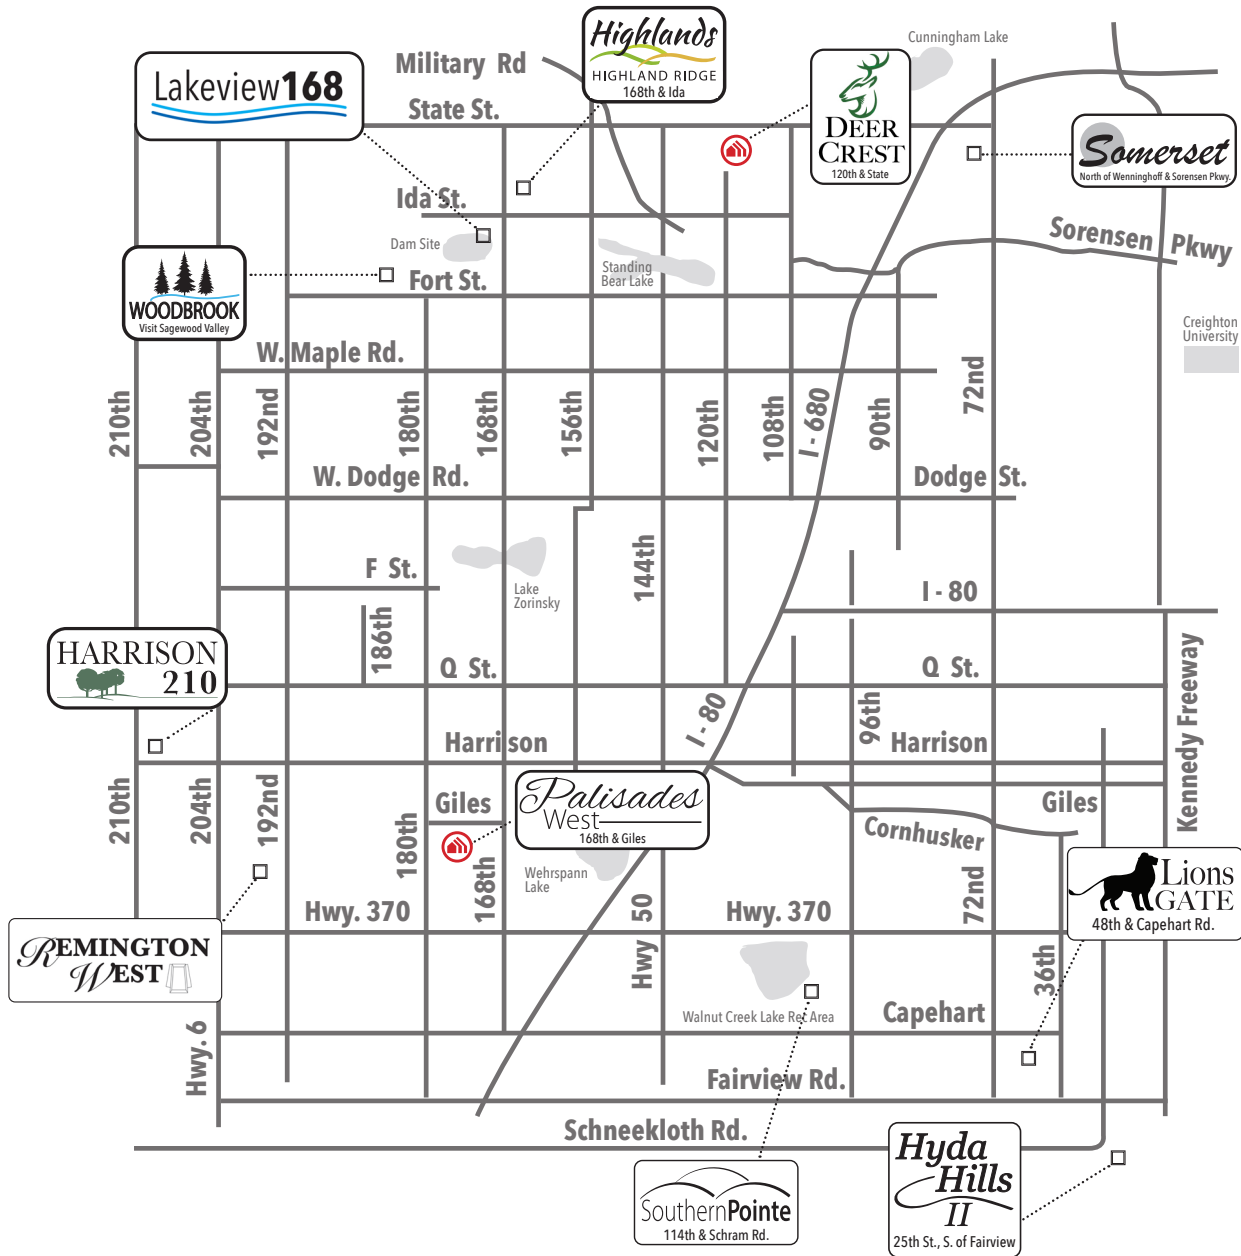

Available in these communities

# Concord

Ranch • 1533 sq. ft.

advantage    
 YOUR NEXT MOVE

 Indicates Model Home Location

Sales Information: 402-505-9000

CelebrityHomesOmaha.com

**CELEBRITY**  
**HOMES**  
Homes • Villas • Townhomes