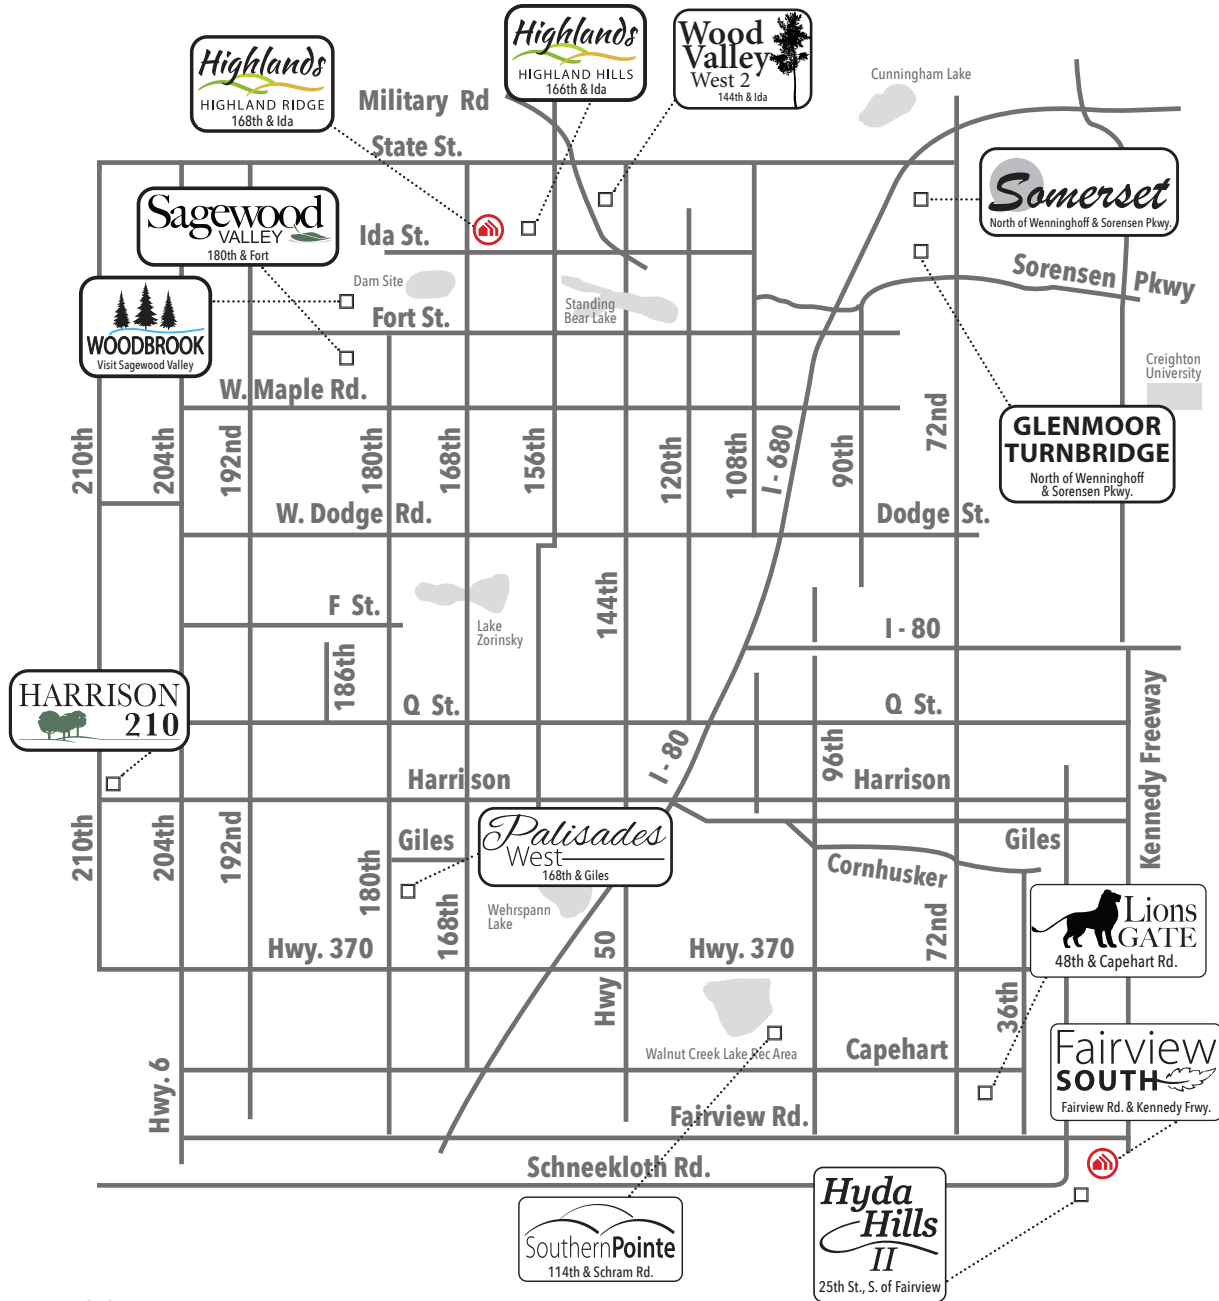

Available in these communities

Weston

Multi Level • 1944 sq. ft.

advantage 
YOUR NEXT MOVE

 Indicates Model Home Location

Sales Information: 402-505-9000

CelebrityHomesOmaha.com

CELEBRITY HOMES
Homes • Villas • Townhomes