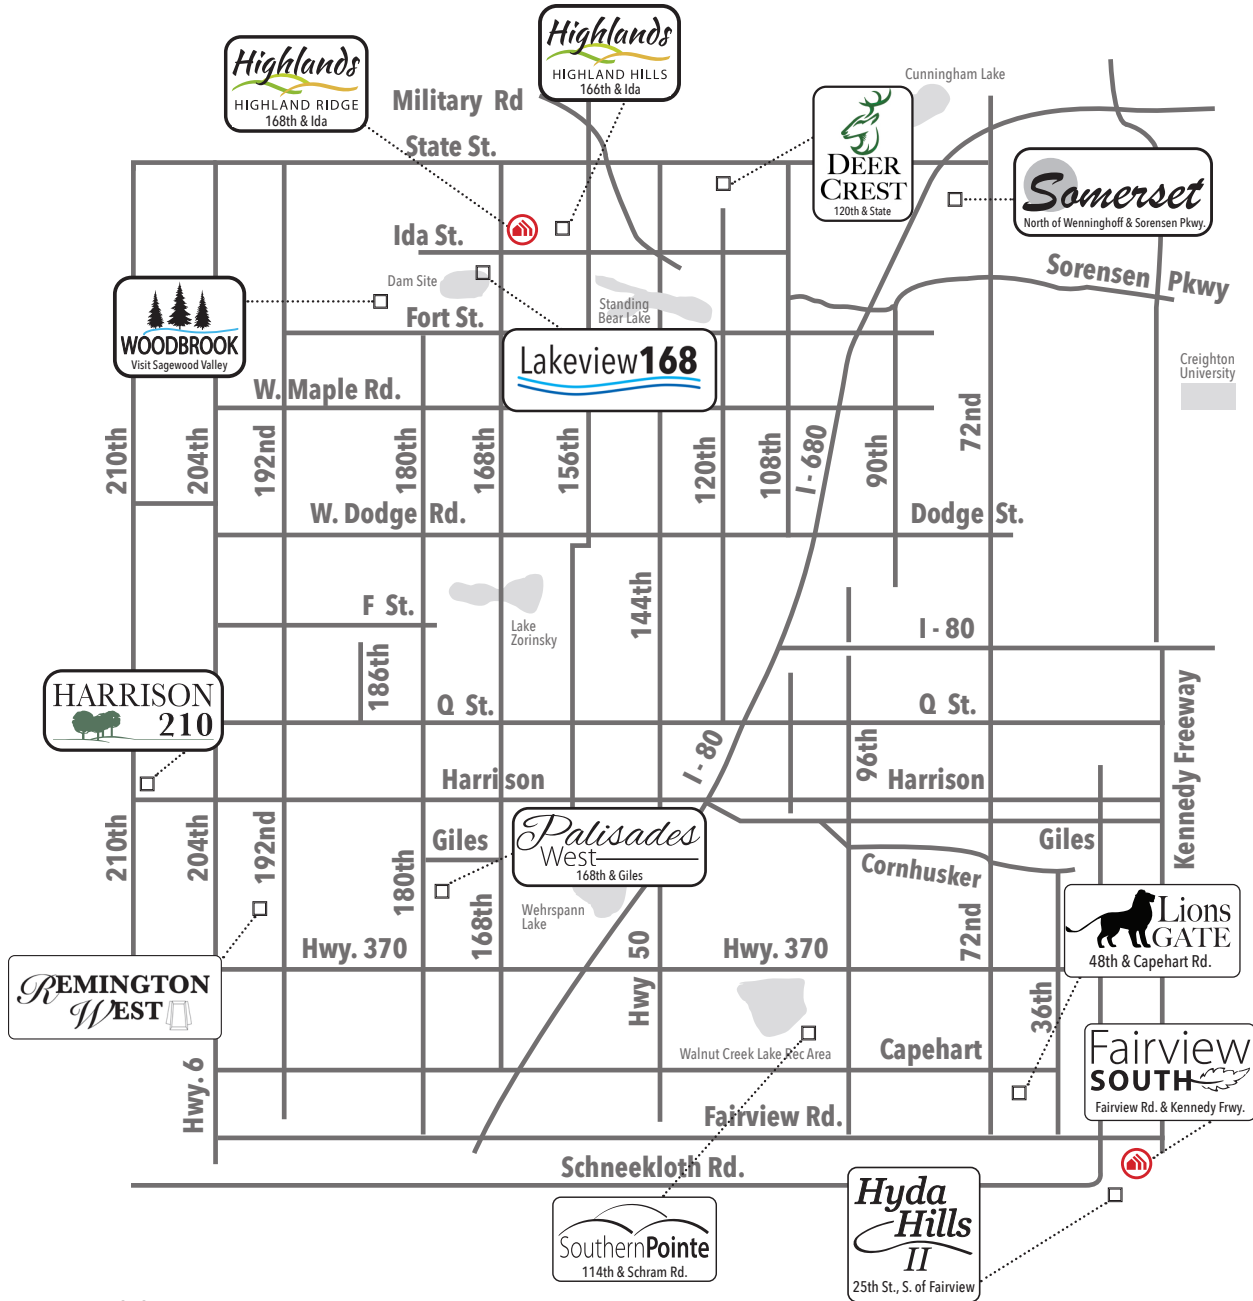

Available in these communities

# Weston

Multi Level • 1986 sq. ft.

advantage ™  
YOUR NEXT MOVE

 Indicates Model Home Location

Sales Information: 402-505-9000

CelebrityHomesOmaha.com

**CELEBRITY HOMES**  
Homes • Villas • Townhomes