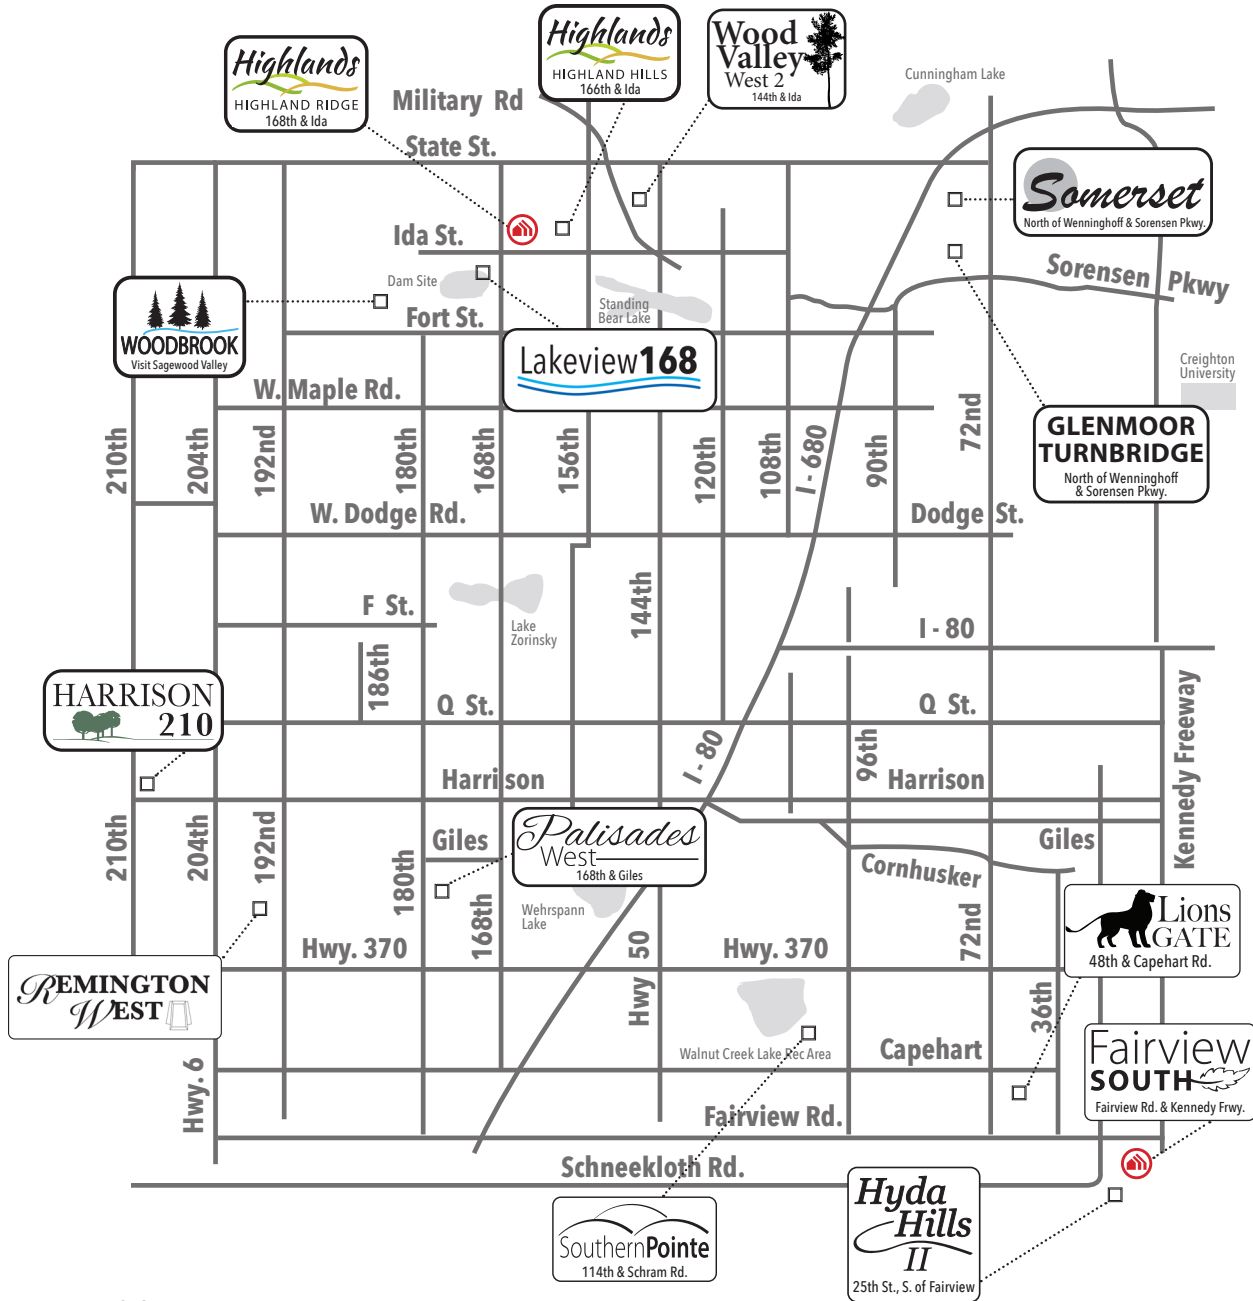

Available in these communities

Weston

Multi Level • 1944 sq. ft.

advantage 
 YOUR NEXT MOVE

 Indicates Model Home Location

Sales Information: 402-505-9000

CelebrityHomesOmaha.com

CELEBRITY HOMES
Homes • Villas • Townhomes