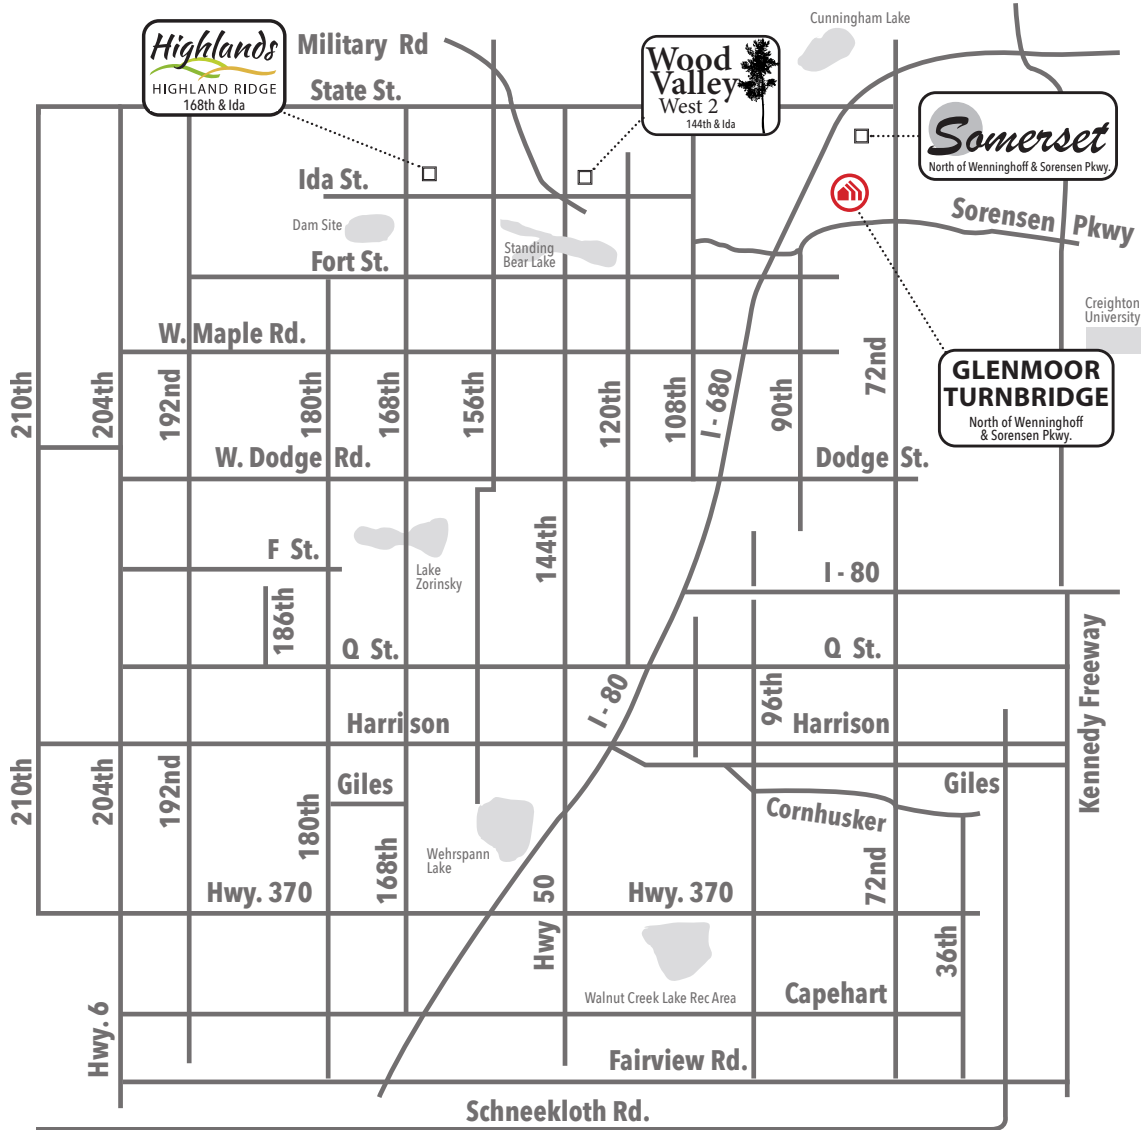

Available in these communities

Vista

Multi Level • 1621 sq. ft.

new beginnings
A GREAT PLACE TO START

Indicates Model Home Location

Sales Information: 402-505-9000

CelebrityHomesOmaha.com

CELEBRITY

HOMES

Homes • Villas • Townhomes