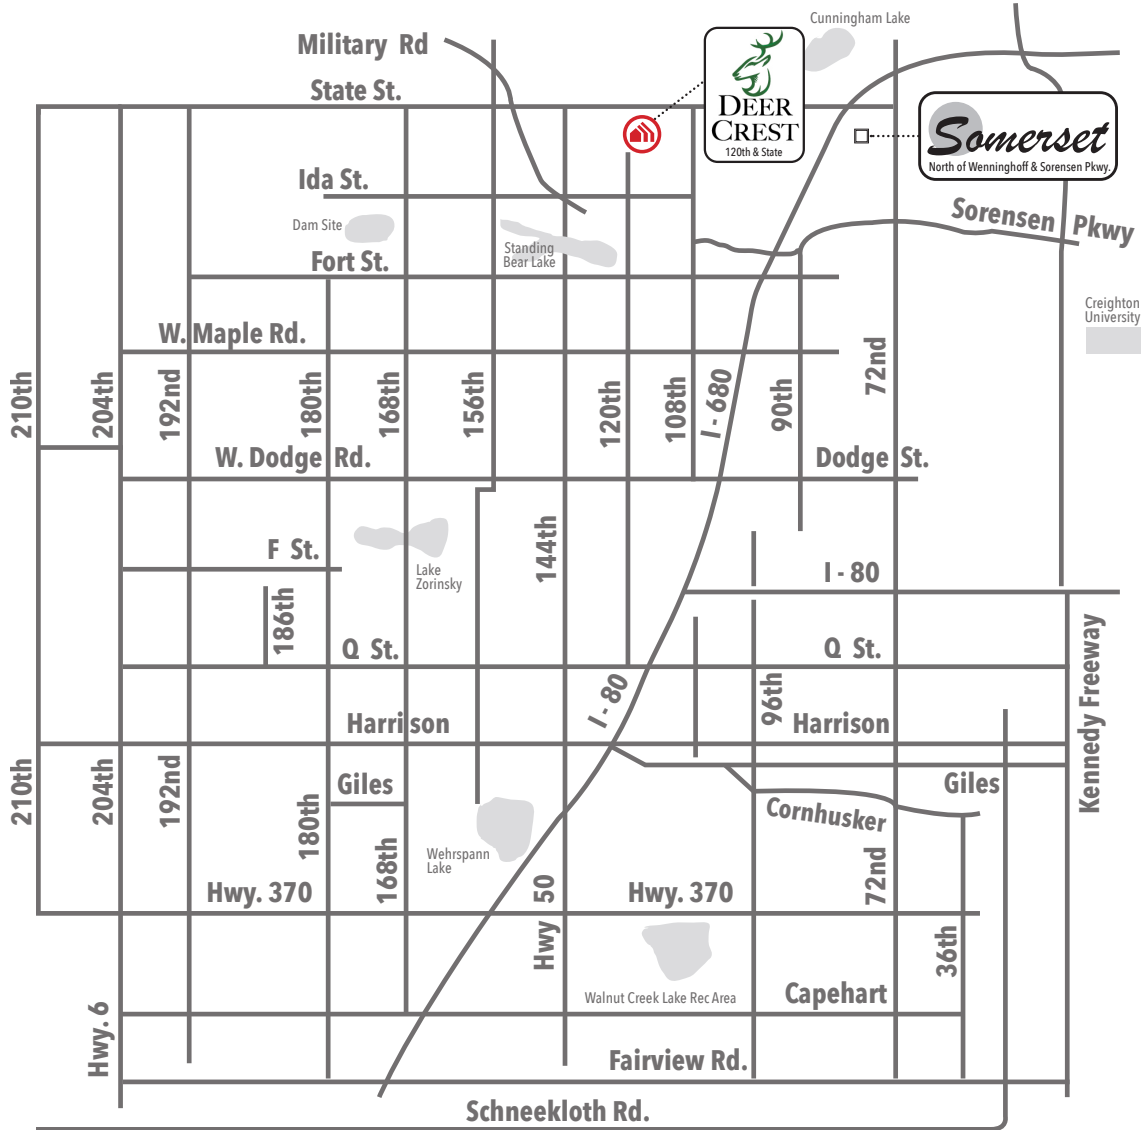

Available in these communities

Vista

Multi Level • 1621 sq. ft.

new
beginnings[™]
A GREAT PLACE TO START

Indicates Model Home Location

Sales Information: 402-505-9000

CelebrityHomesOmaha.com

CELEBRITY
HOMES
Homes • Villas • Townhomes