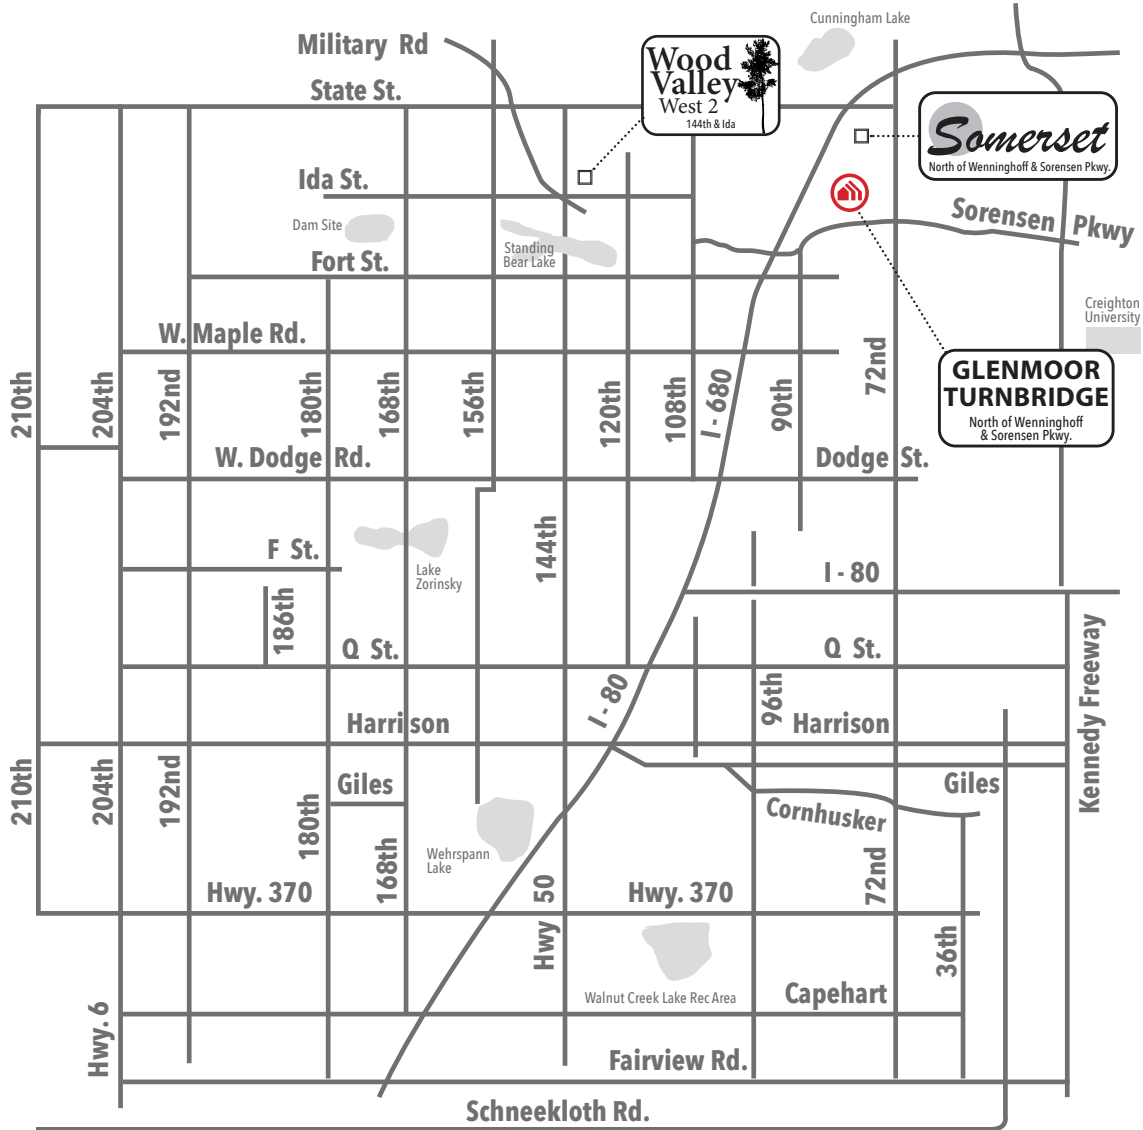

Available in these communities

Vista

Multi Level • 1621 sq. ft.

new
beginnings[™]
A GREAT PLACE TO START

Indicates Model Home Location

Sales Information: 402-505-9000

CelebrityHomesOmaha.com

CELEBRITY
HOMES
Homes • Villas • Townhomes