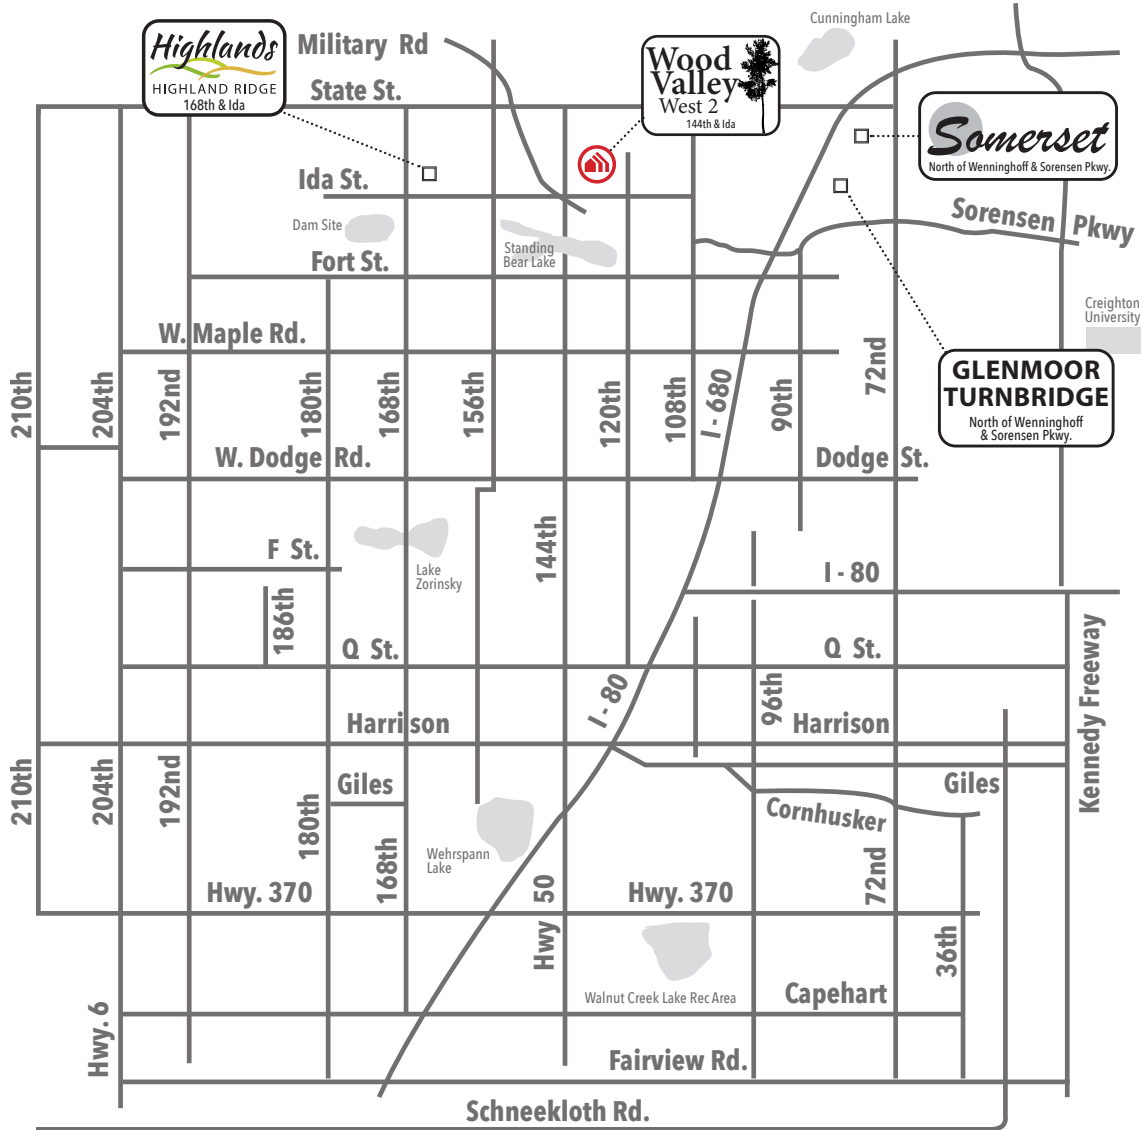

Available in these communities

Santee

Multi Level • 1621 sq. ft.

new
beginnings™
A GREAT PLACE TO START

Indicates Model Home Location

Sales Information: 402-505-9000

CelebrityHomesOmaha.com

CELEBRITY
HOMES
Homes • Villas • Townhomes