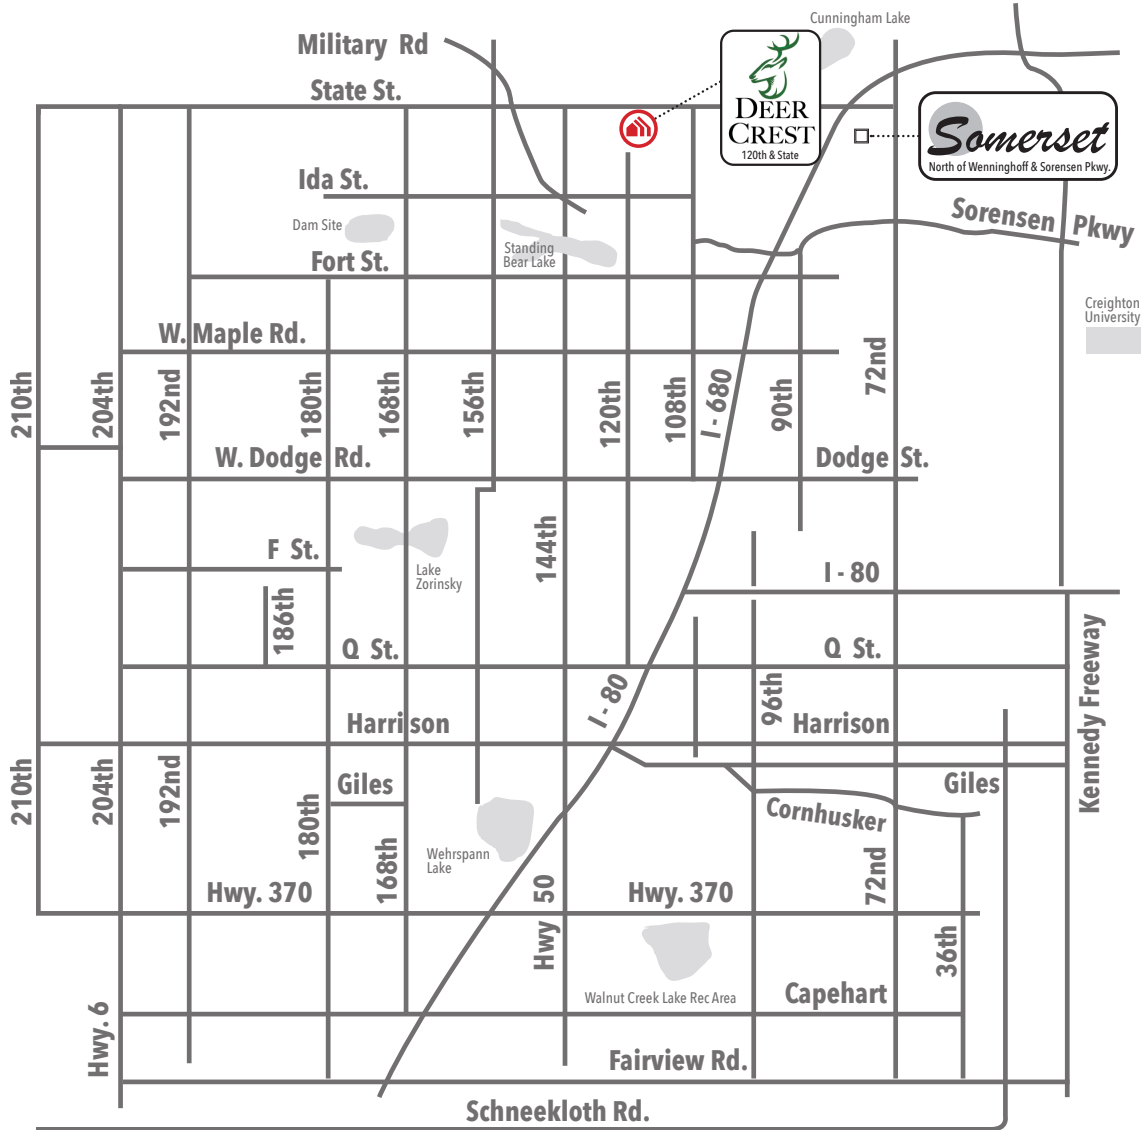

Available in these communities

Santee

Multi Level • 1621 sq. ft.

new
beginnings[™]
A GREAT PLACE TO START

Indicates Model Home Location

Sales Information: 402-505-9000

CelebrityHomesOmaha.com

CELEBRITY
HOMES
Homes • Villas • Townhomes