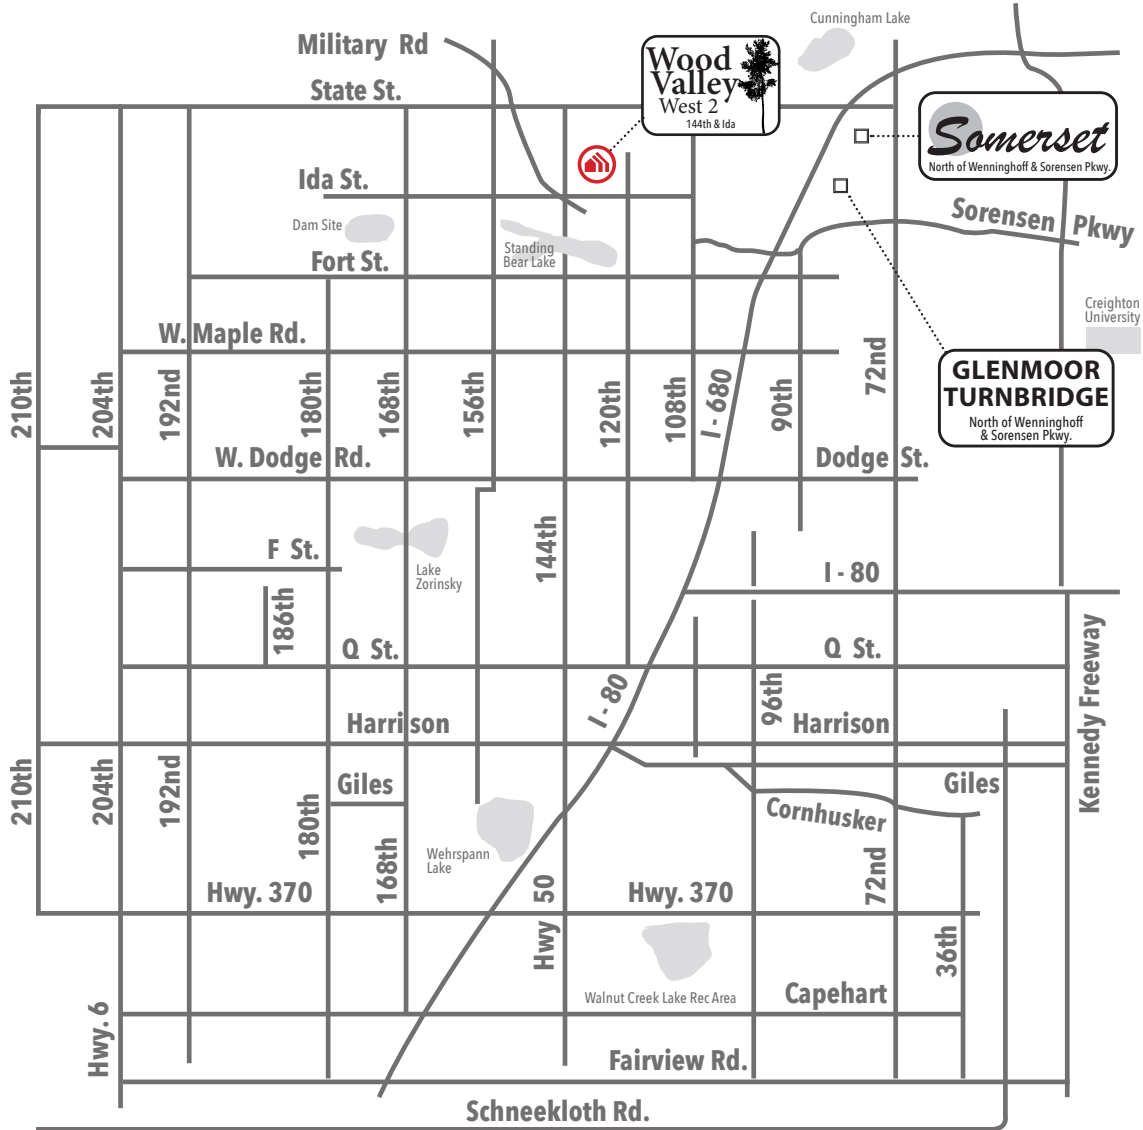

Available in these communities

Santee

Multi Level • 1621 sq. ft.

new
beginnings™
A GREAT PLACE TO START

Indicates Model Home Location

Sales Information: 402-505-9000

CelebrityHomesOmaha.com

CELEBRITY
HOMES
Homes • Villas • Townhomes