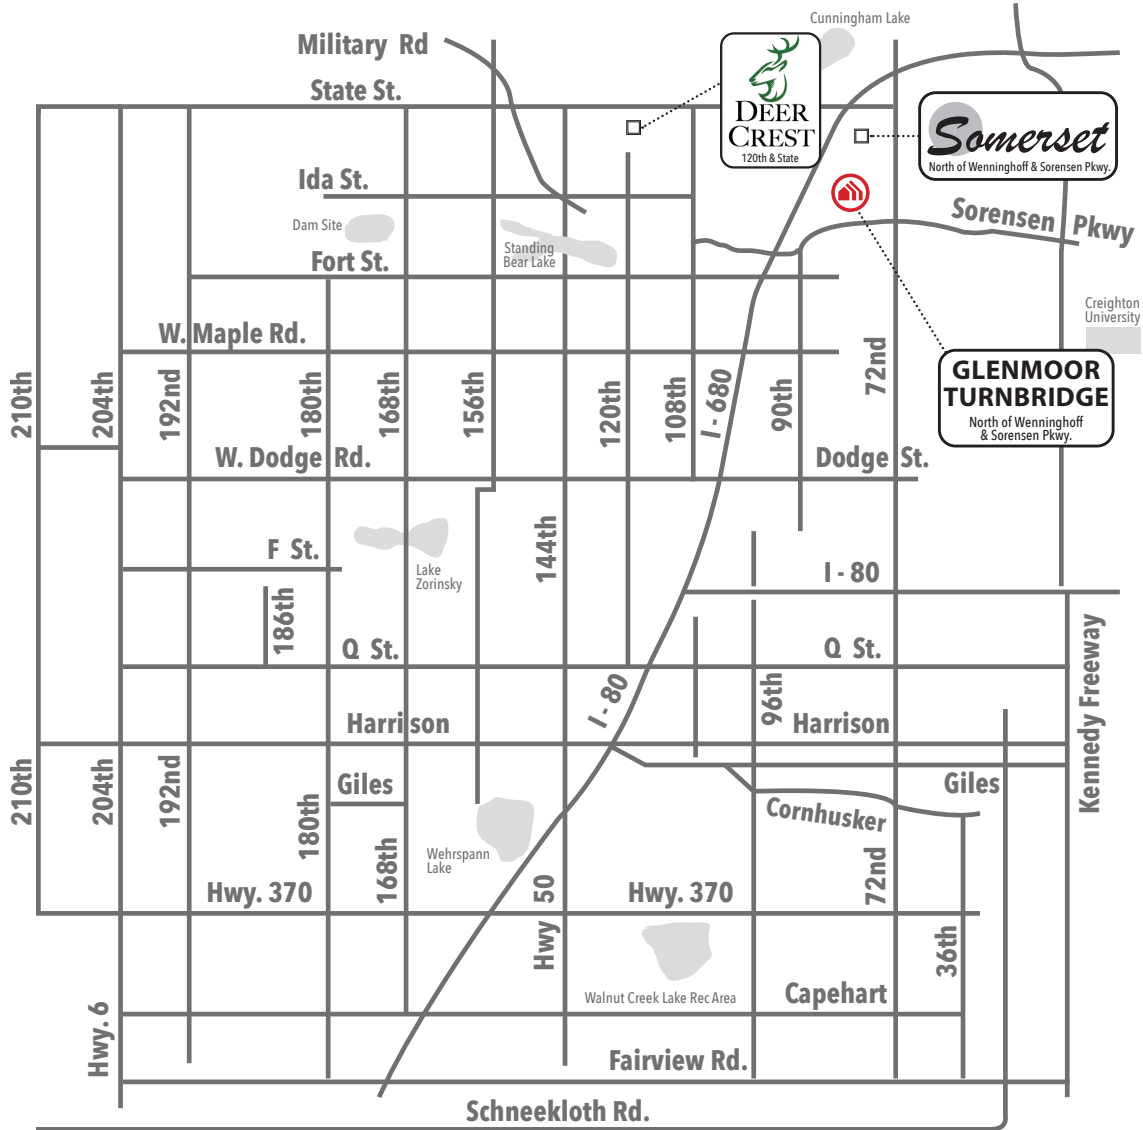

Available in these communities

Linden

Multi Level • 1537 sq. ft.

new
beginnings™
A GREAT PLACE TO START

Indicates Model Home Location

Sales Information: 402-505-9000

CelebrityHomesOmaha.com

CELEBRITY
HOMES
Homes • Villas • Townhomes