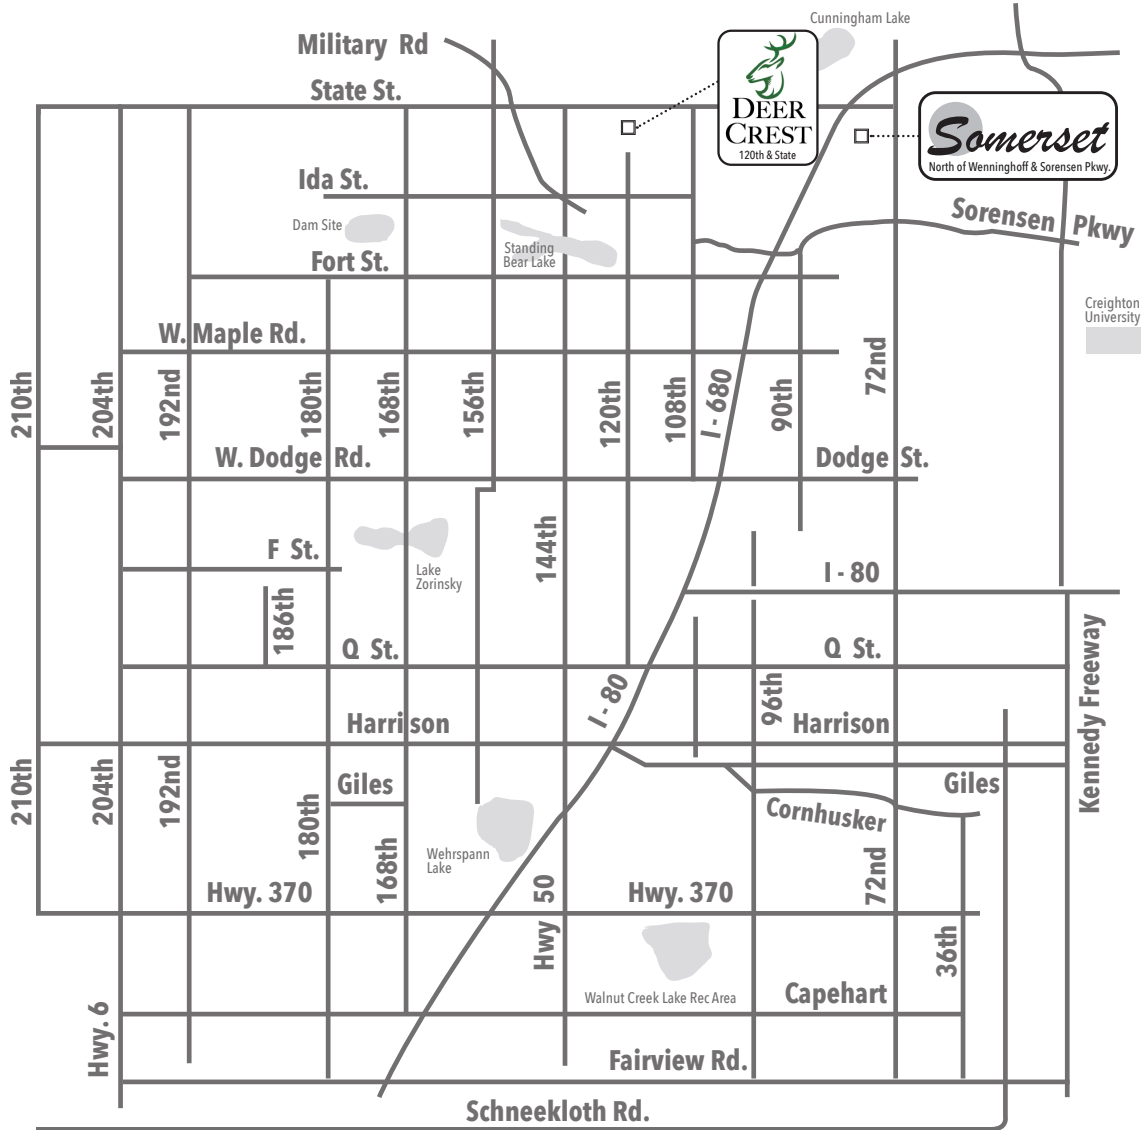

Available in these communities

Hampton

Multi Level • 1459 sq. ft.

new
beginnings[™]
A GREAT PLACE TO START

Sales Information: 402-505-9000

CelebrityHomesOmaha.com

CELEBRITY
HOMES
Homes • Villas • Townhomes