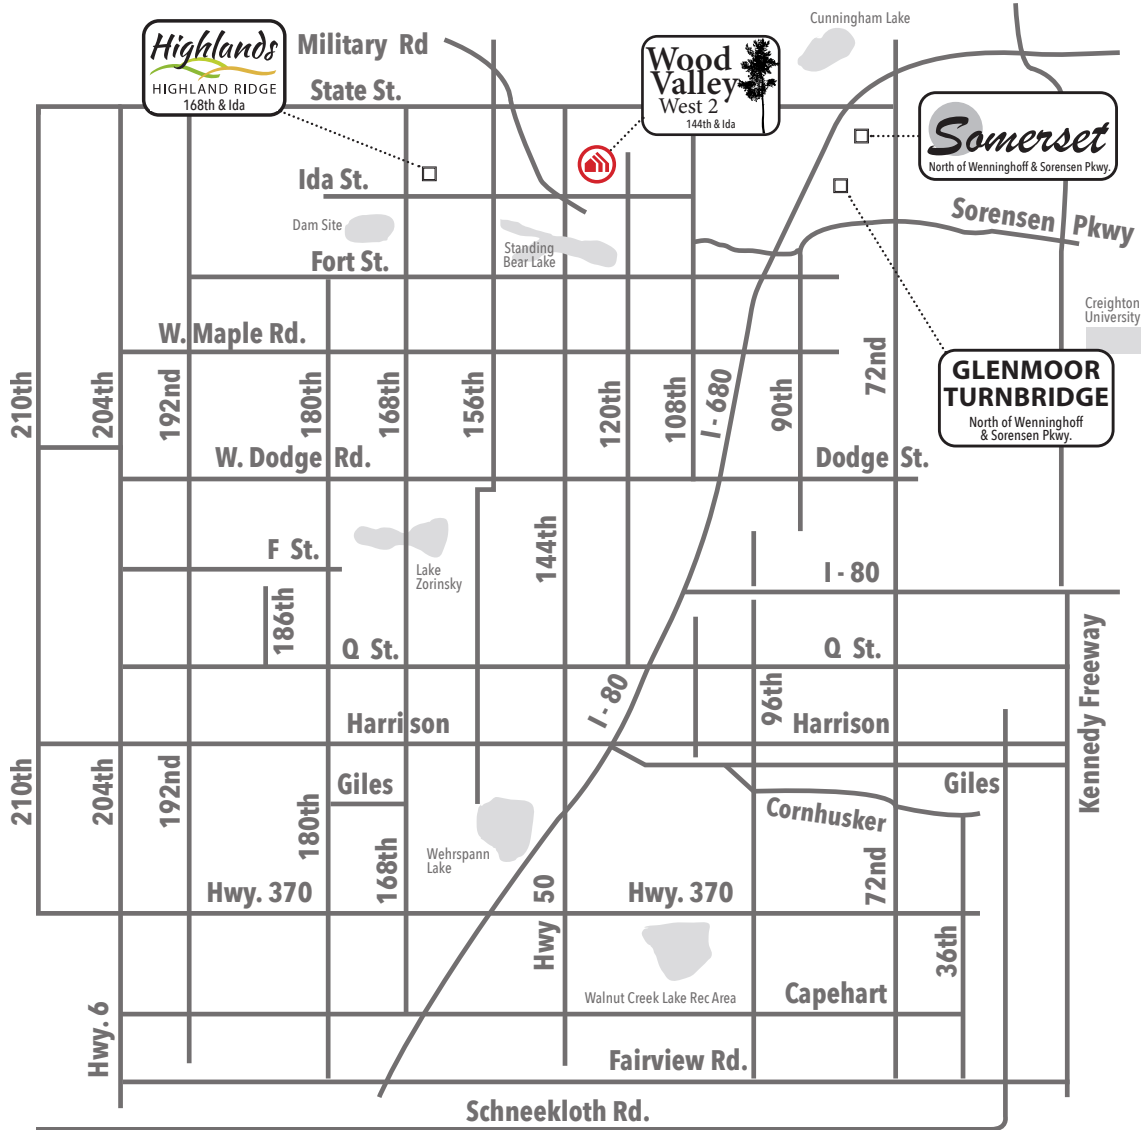

Available in these communities

Del Ray

Multi Level • 1591 sq. ft.

new
beginnings
A GREAT PLACE TO START

Indicates Model Home Location

Sales Information: 402-505-9000

CelebrityHomesOmaha.com

CELEBRITY
HOMES
Homes • Villas • Townhomes