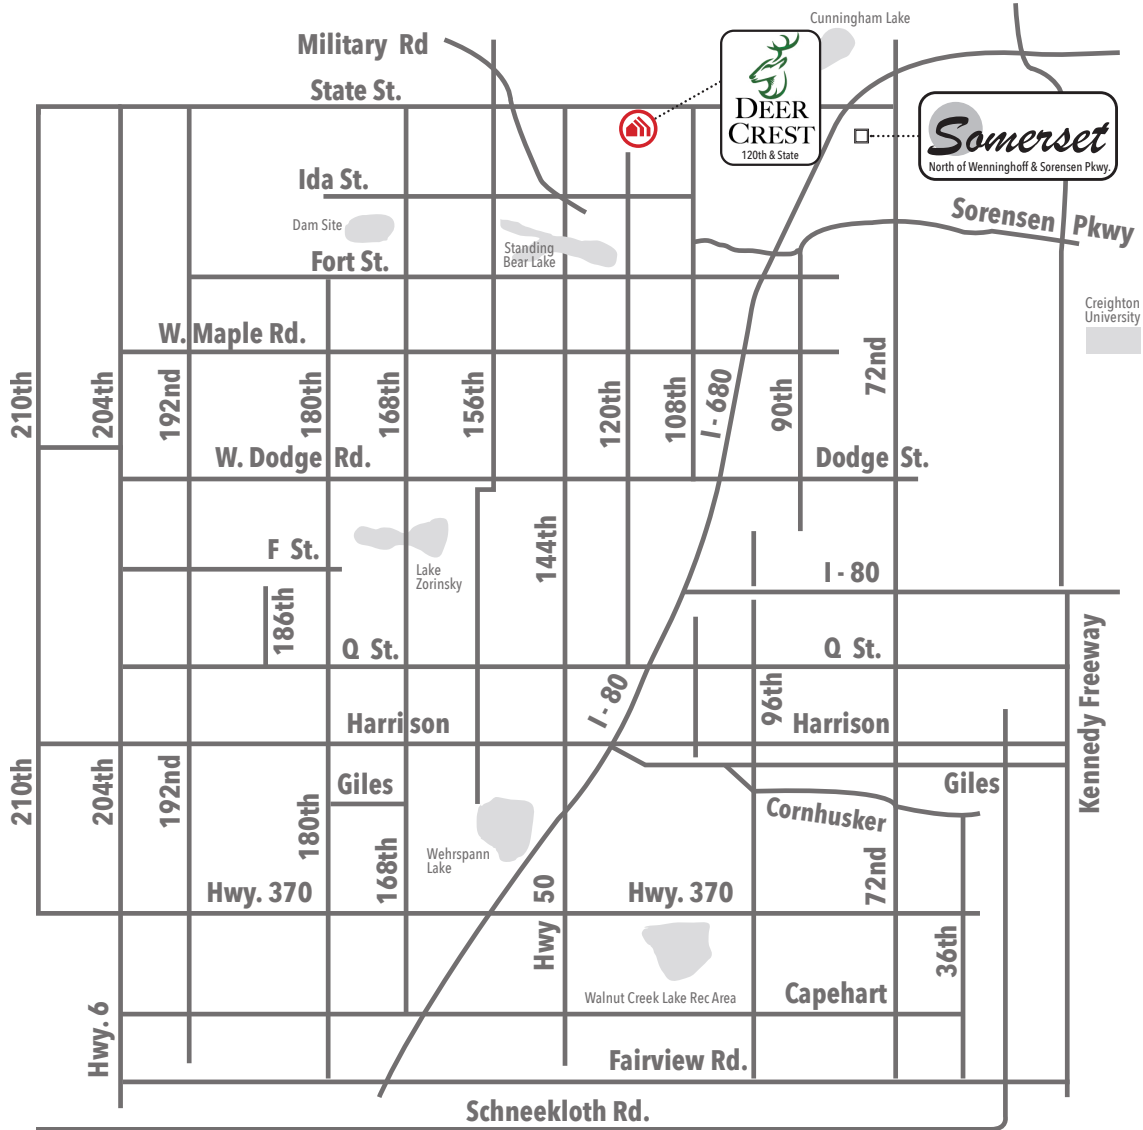

Available in these communities

Del Ray

Multi Level • 1583 sq. ft.

new beginnings
A GREAT PLACE TO START

Indicates Model Home Location

Sales Information: 402-505-9000

CelebrityHomesOmaha.com

CELEBRITY HOMES
Homes • Villas • Townhomes