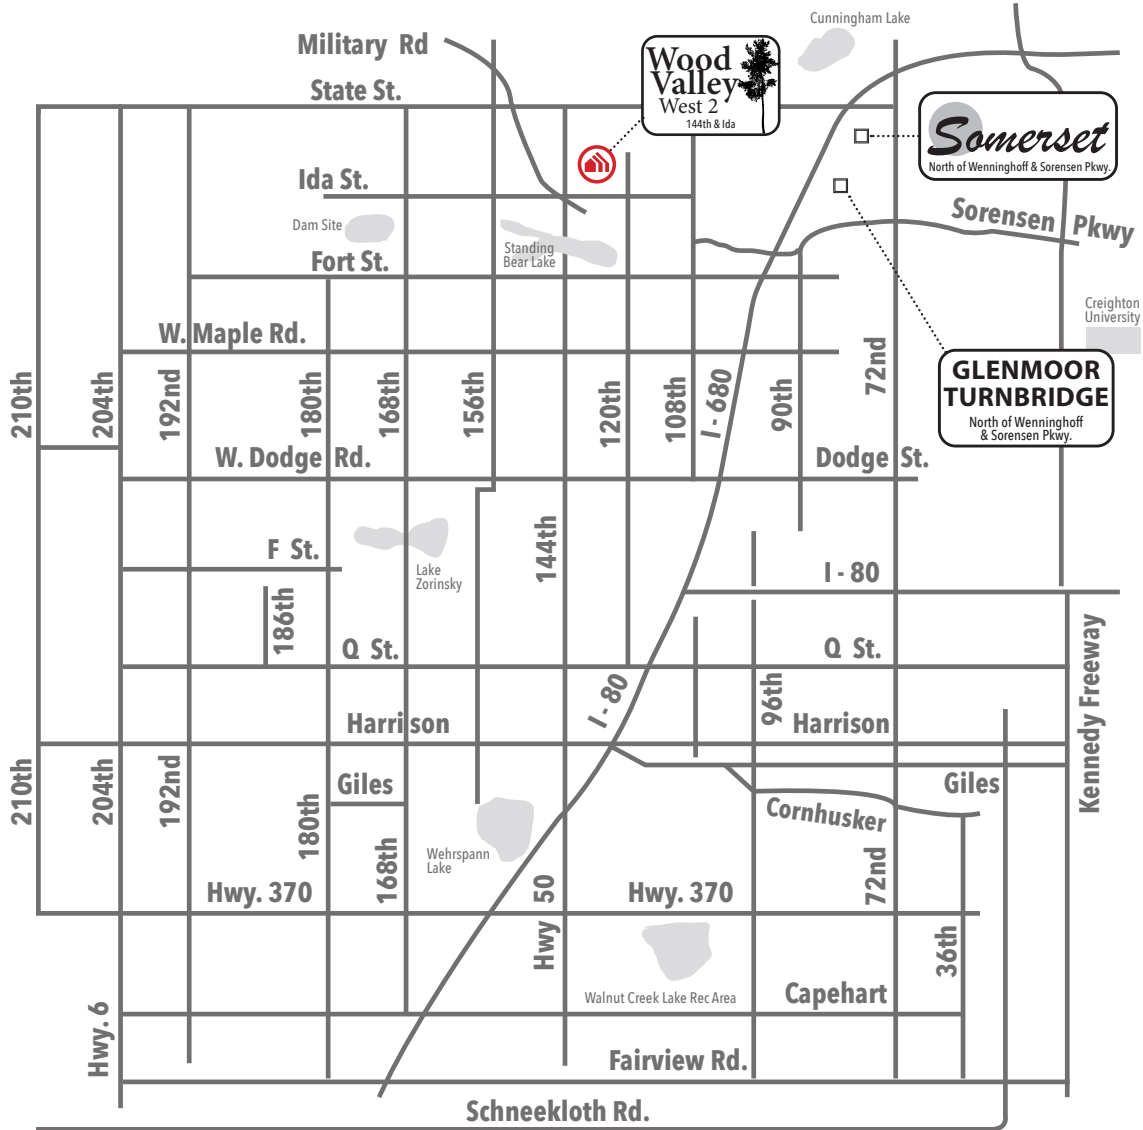

Available in these communities

Del Ray

Multi Level • 1591 sq. ft.

new
beginnings[™]
A GREAT PLACE TO START

Indicates Model Home Location

Sales Information: 402-505-9000

CelebrityHomesOmaha.com

CELEBRITY
HOMES
Homes • Villas • Townhomes