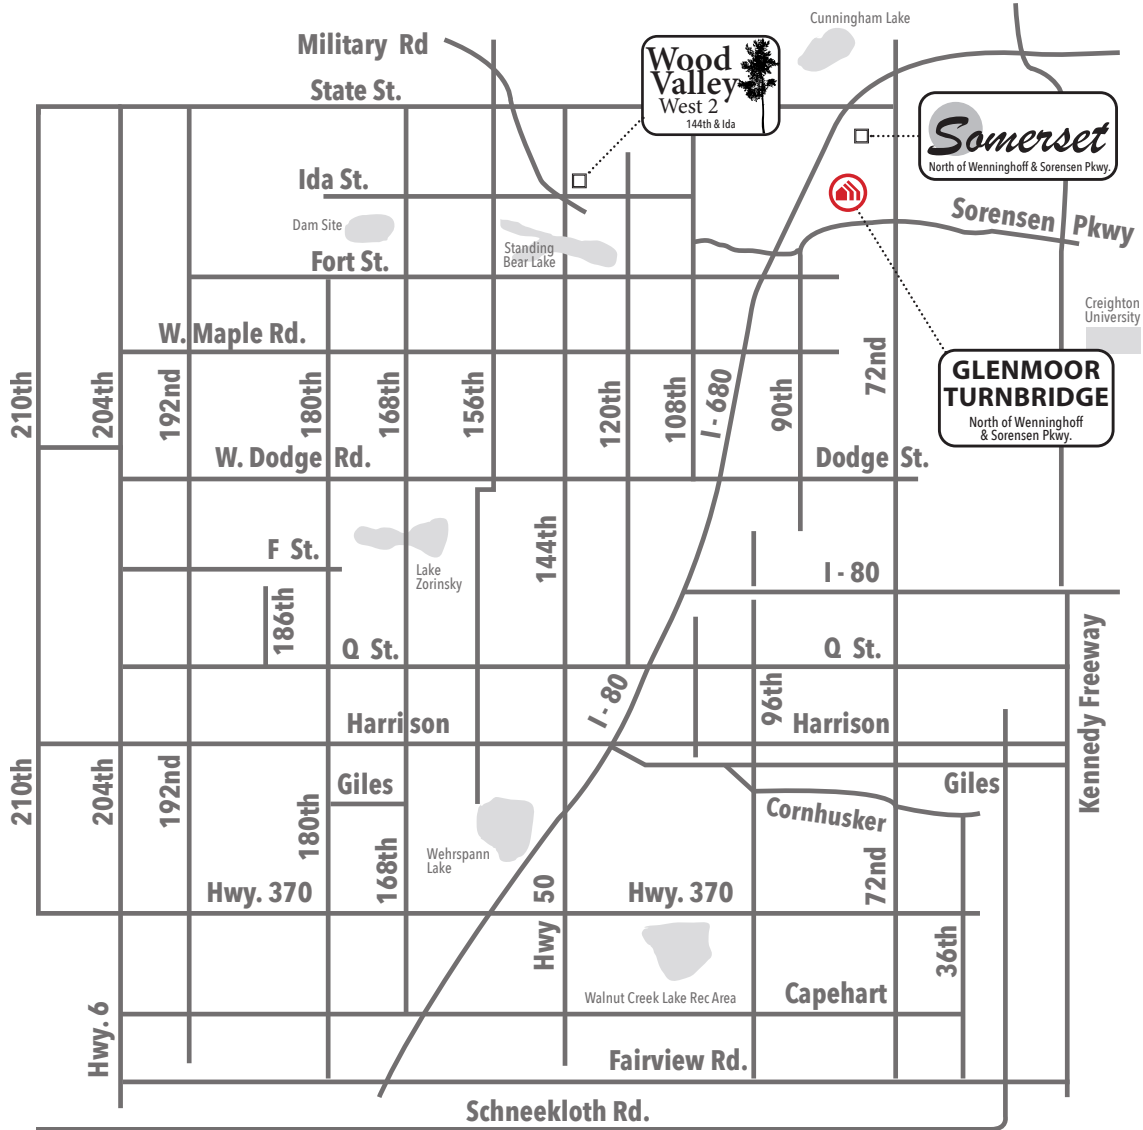

Available in these communities

Carlton DLX

Multi Level • 1538 sq. ft.

new
beginnings[™]
A GREAT PLACE TO START

Indicates Model Home Location

Sales Information: 402-505-9000

CelebrityHomesOmaha.com

CELEBRITY
HOMES
Homes • Villas • Townhomes