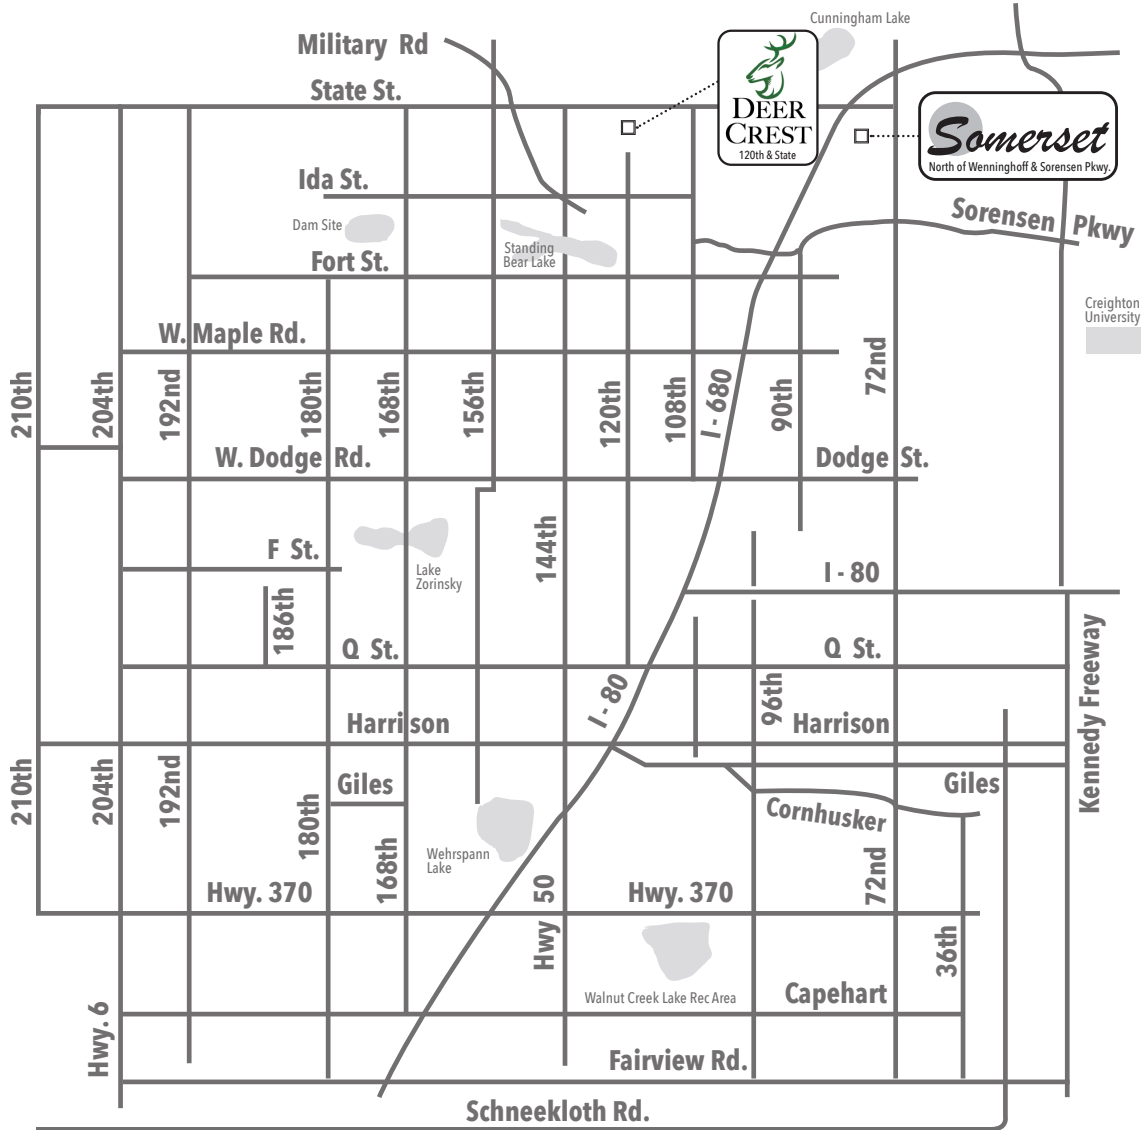

Available in these communities

# Carlton

Multi Level • 1659 sq. ft.

new  
beginnings<sup>™</sup>  
A GREAT PLACE TO START

Sales Information: 402-505-9000

CelebrityHomesOmaha.com

**CELEBRITY**  
**HOMES**  
Homes • Villas • Townhomes