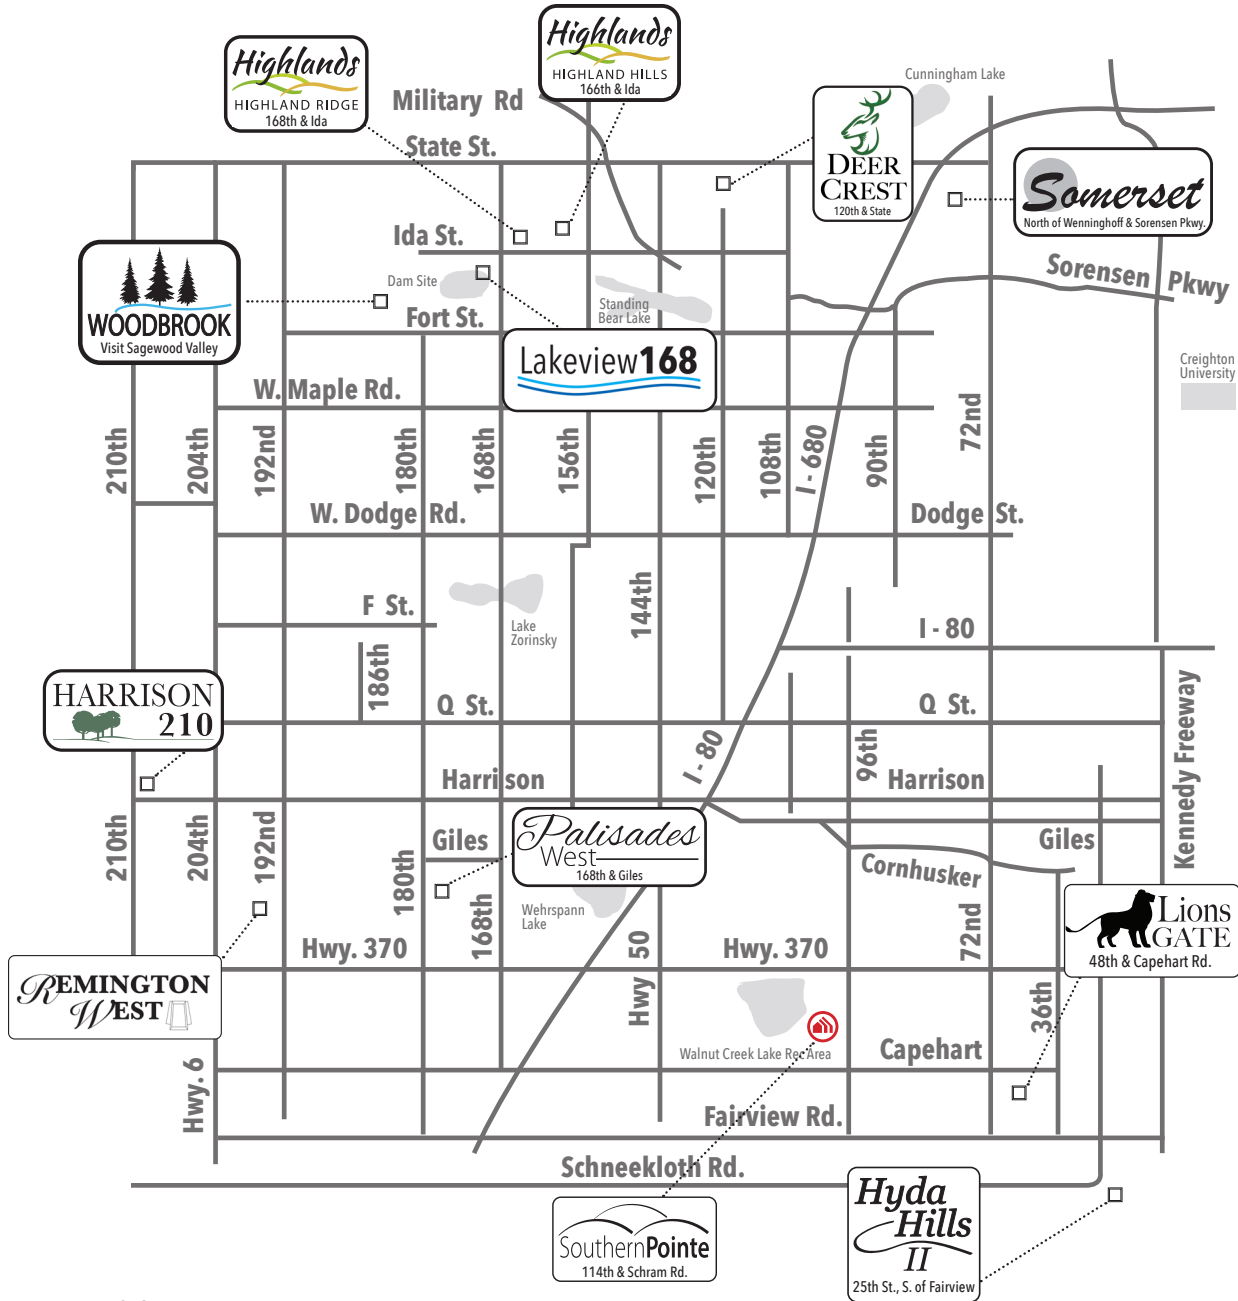

Available in these communities

# Austin

Multi Level • 1870 sq. ft.

advantage    
YOUR NEXT MOVE

 Indicates Model Home Location

Sales Information: 402-505-9000

CelebrityHomesOmaha.com

**CELEBRITY HOMES**  
Homes • Villas • Townhomes