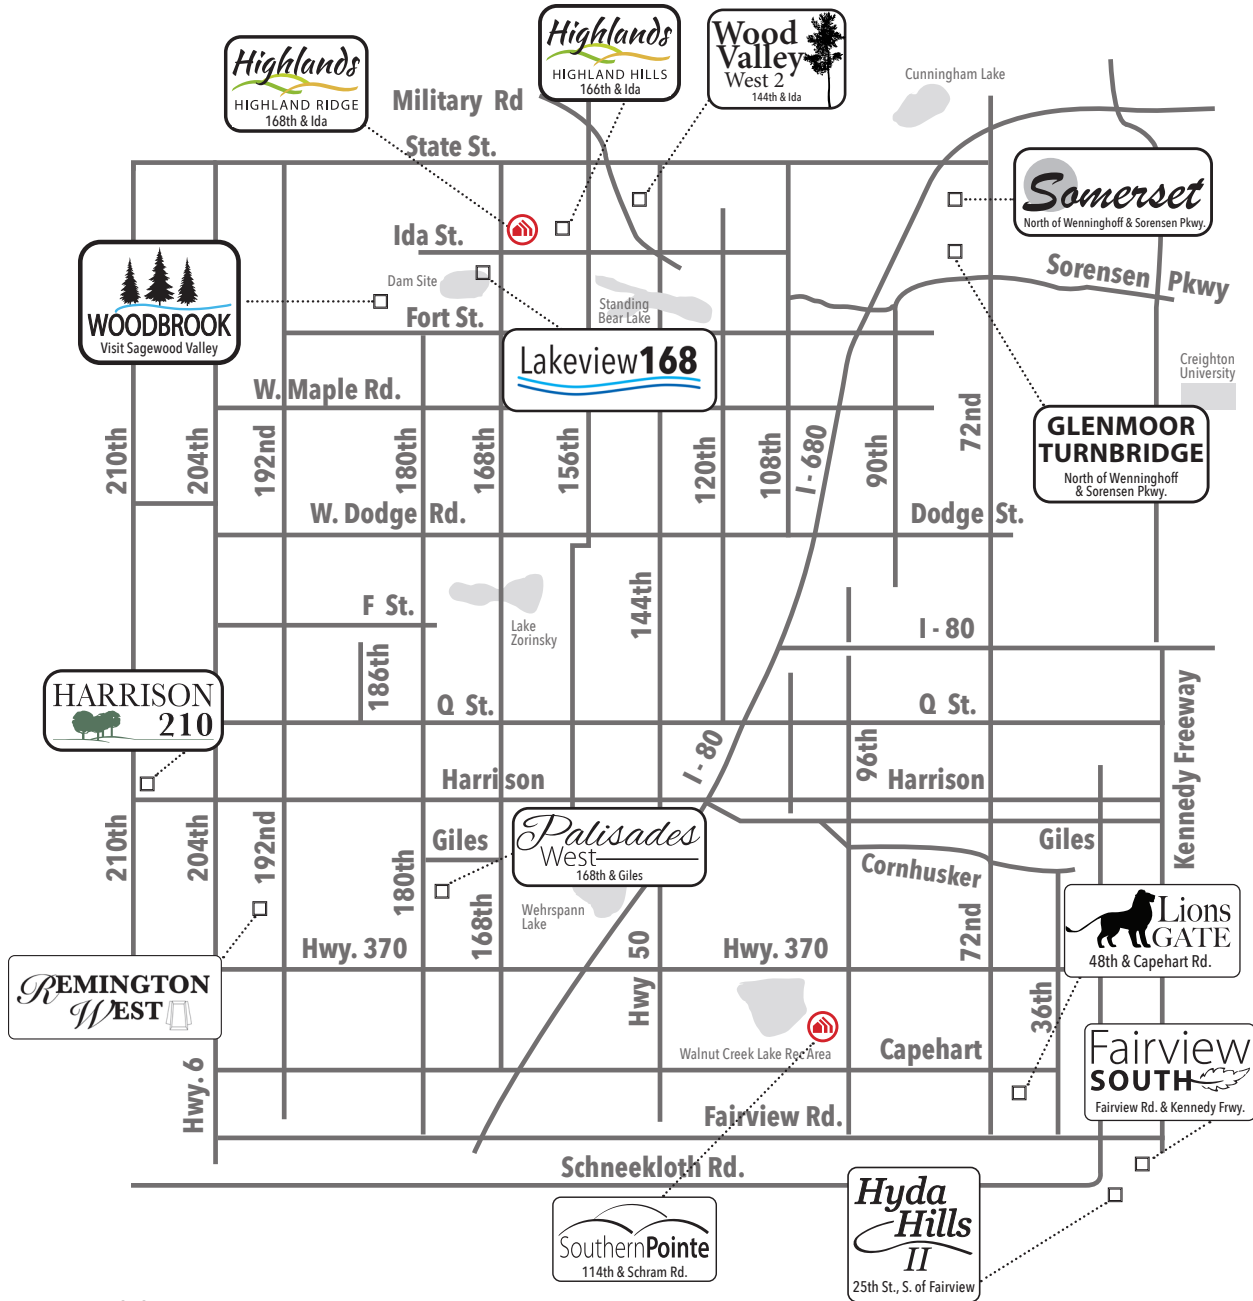

Available in these communities

Austin

Multi Level • 1859 sq. ft.

advantage 
 YOUR NEXT MOVE

 Indicates Model Home Location

Sales Information: 402-505-9000

CelebrityHomesOmaha.com

CELEBRITY HOMES
Homes • Villas • Townhomes