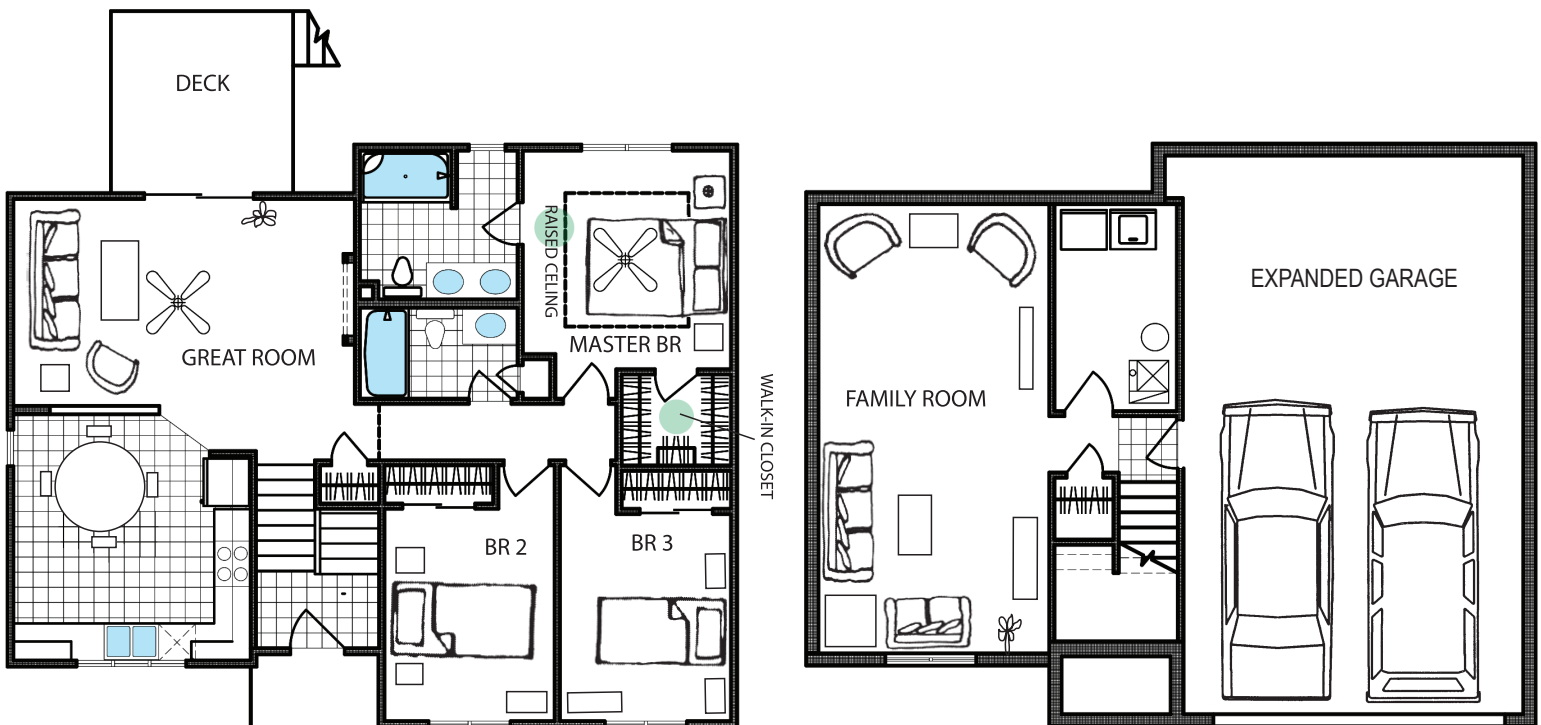

Linden DLX

Multi-Level • 1516 sf

new
beginnings™
A GREAT PLACE TO START

Yes! It's All Included!

- Homesite
- Linear Fireplace
- Open Kitchen with Eat In Island
- Deck
- Expanded Door Package
- Designer Lighting Package
- Finished Basement
- Expanded Garage