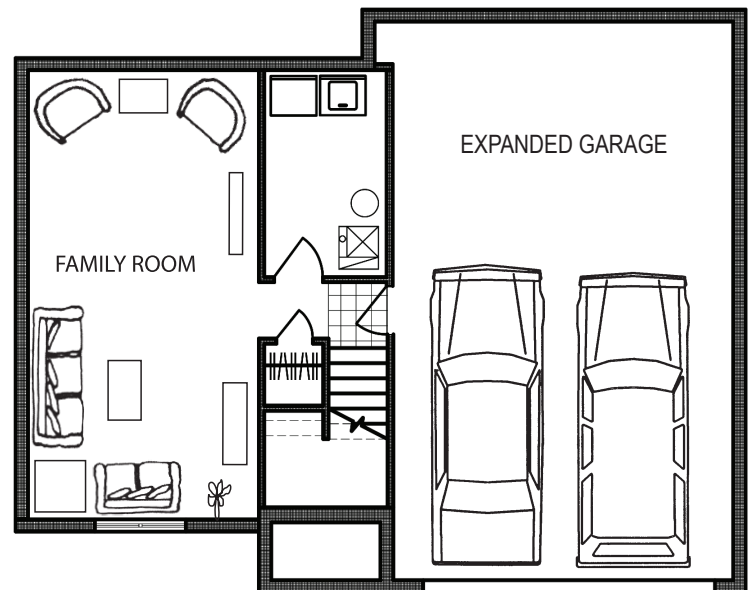

Linden DLX

Multi-Level • 1516 sf

new
beginnings™
A GREAT PLACE TO START

Yes! It's All Included!

- Homesite
- Linear Fireplace
- Open Kitchen with Eat In Island
- Deck
- Designer Lighting Package
- Finished Basement
- Expanded Garage