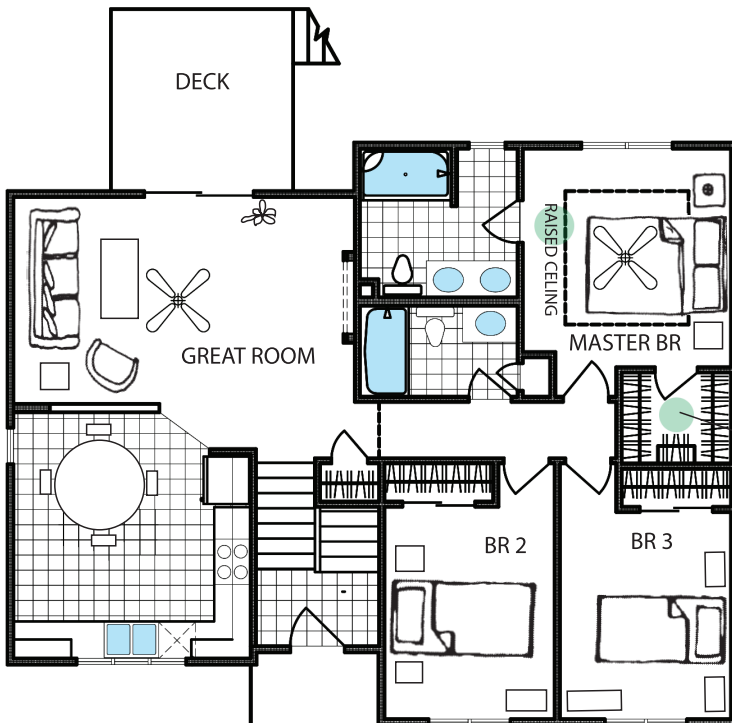

Linden DLX

Multi-Level • 1516 sf

new
beginnings™
A GREAT PLACE TO START

Yes! It's All Included!

- Homesite
- Linear Fireplace
- Open Kitchen with Eat In Island
- Deck
- Designer Lighting Package
- Finished Basement
- Expanded Garage