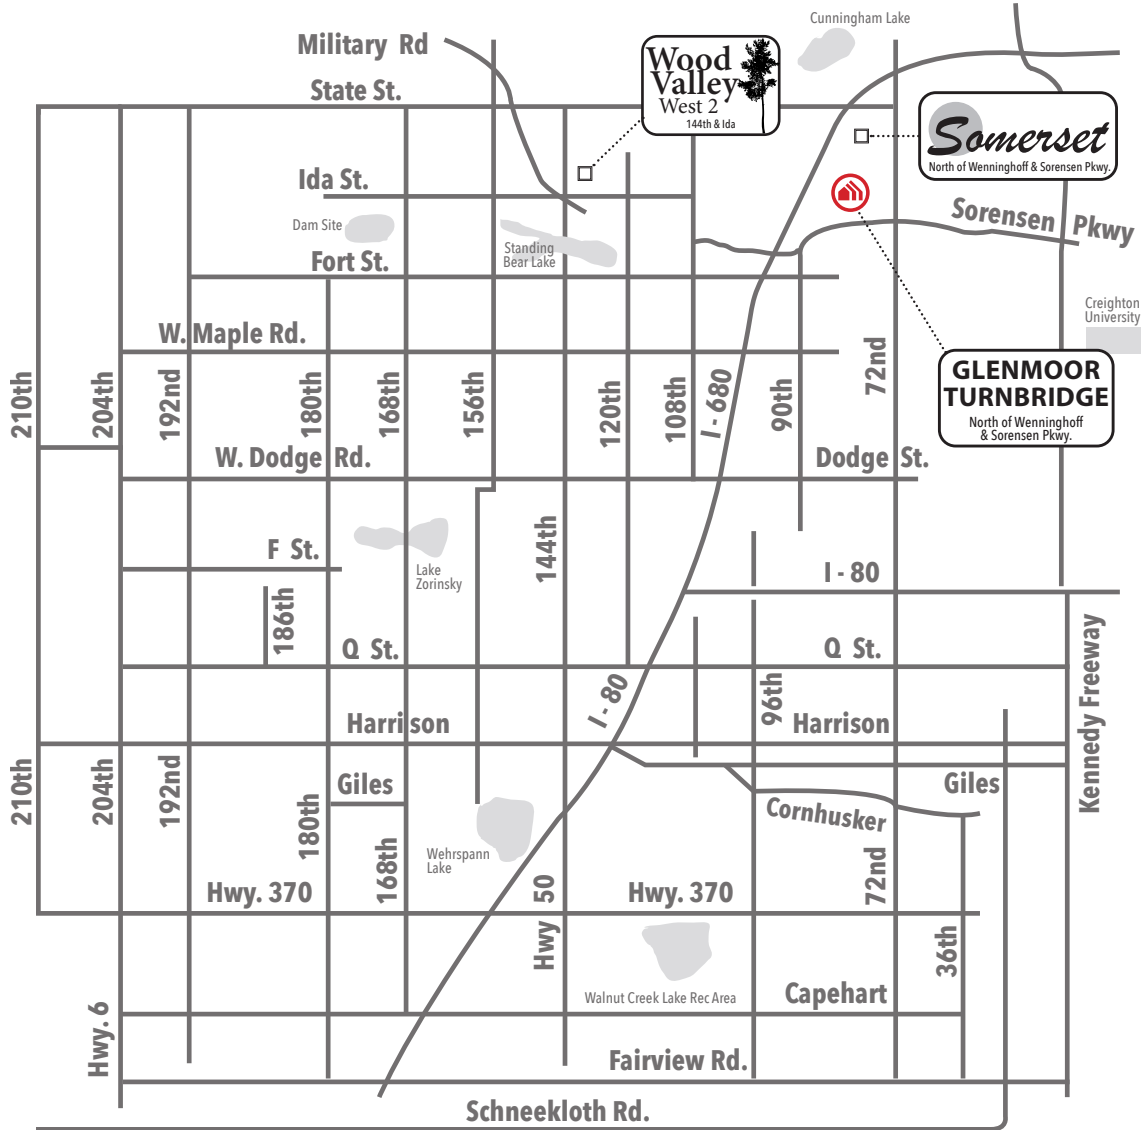

Available in these communities

Linden DLX

Multi Level • 1516 sq. ft.

new
beginnings[™]
A GREAT PLACE TO START

Indicates Model Home Location

Sales Information: 402-505-9000

CelebrityHomesOmaha.com

CELEBRITY
HOMES
Homes • Villas • Townhomes