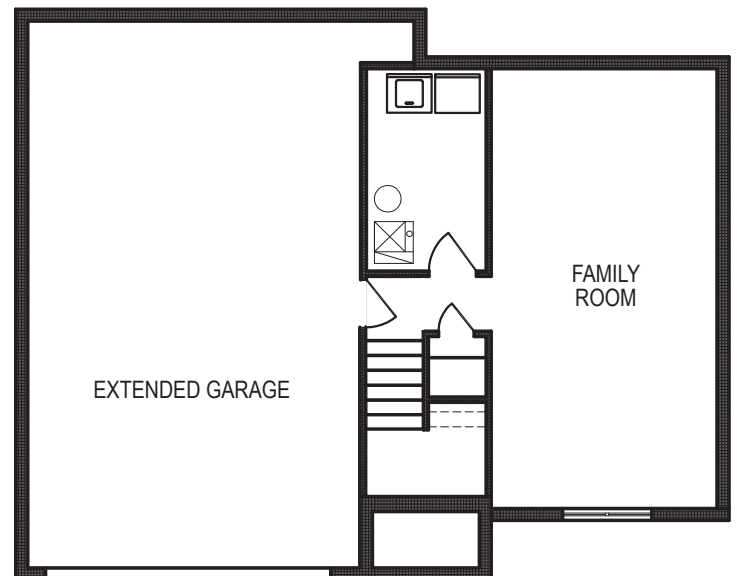

Linden

Multi-Level • 1537 sf

new
beginnings LLC
A GREAT PLACE TO START

Yes! It's All Included!

- Homesite
- Linear Fireplace
- Open Kitchen with Eat In Island
- Deck
- Designer Lighting Package
- Finished Basement
- Expanded Garage