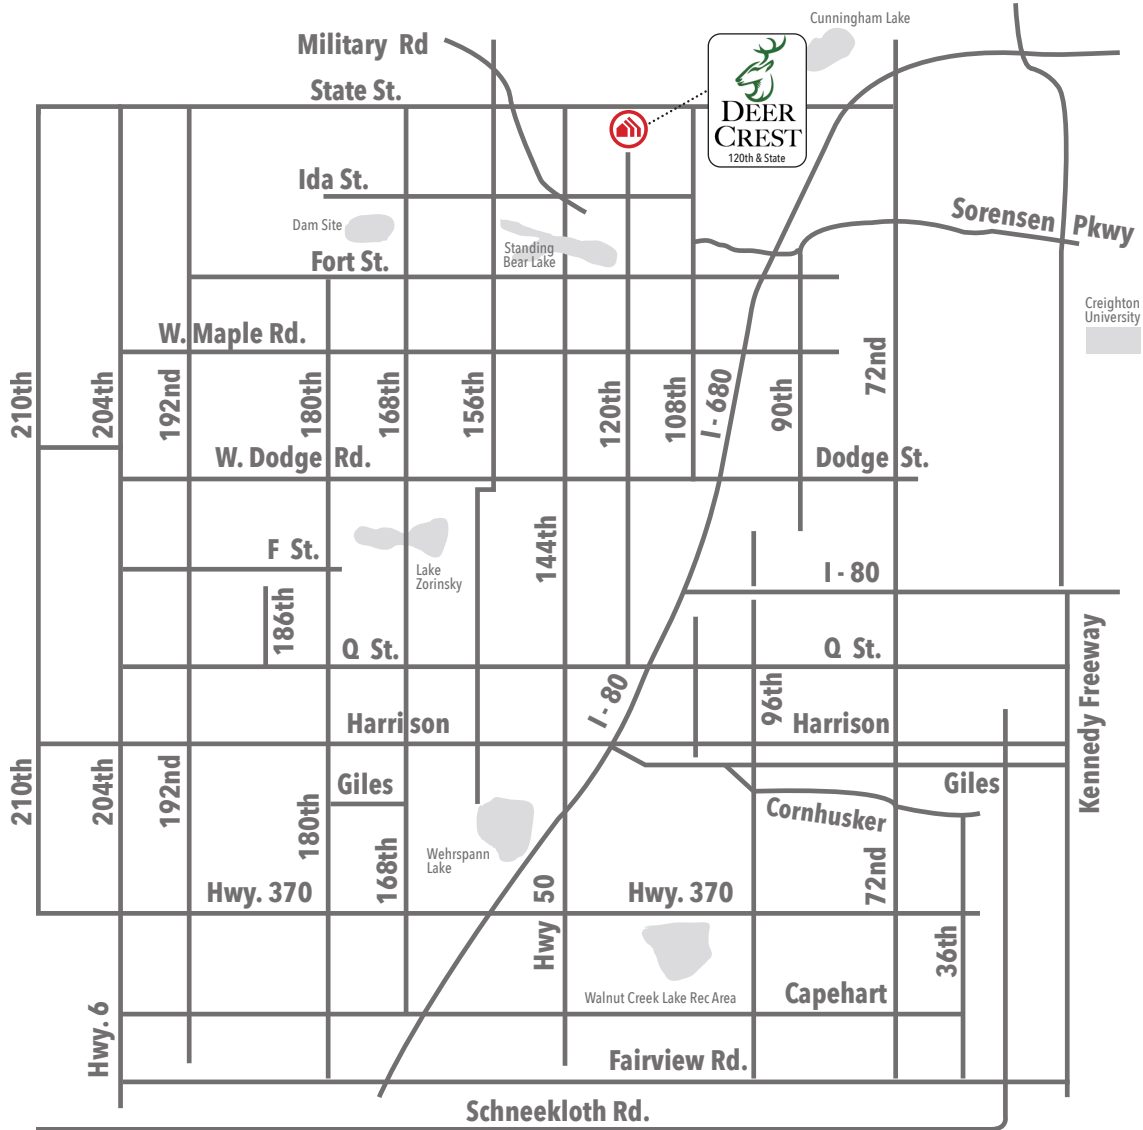

Available in these communities

# Linden

Multi Level • 1537 sq. ft.

new  
beginnings  
A GREAT PLACE TO START

Indicates Model Home Location

Sales Information: 402-505-9000

CelebrityHomesOmaha.com

**CELEBRITY  
HOMES**  
Homes • Villas • Townhomes