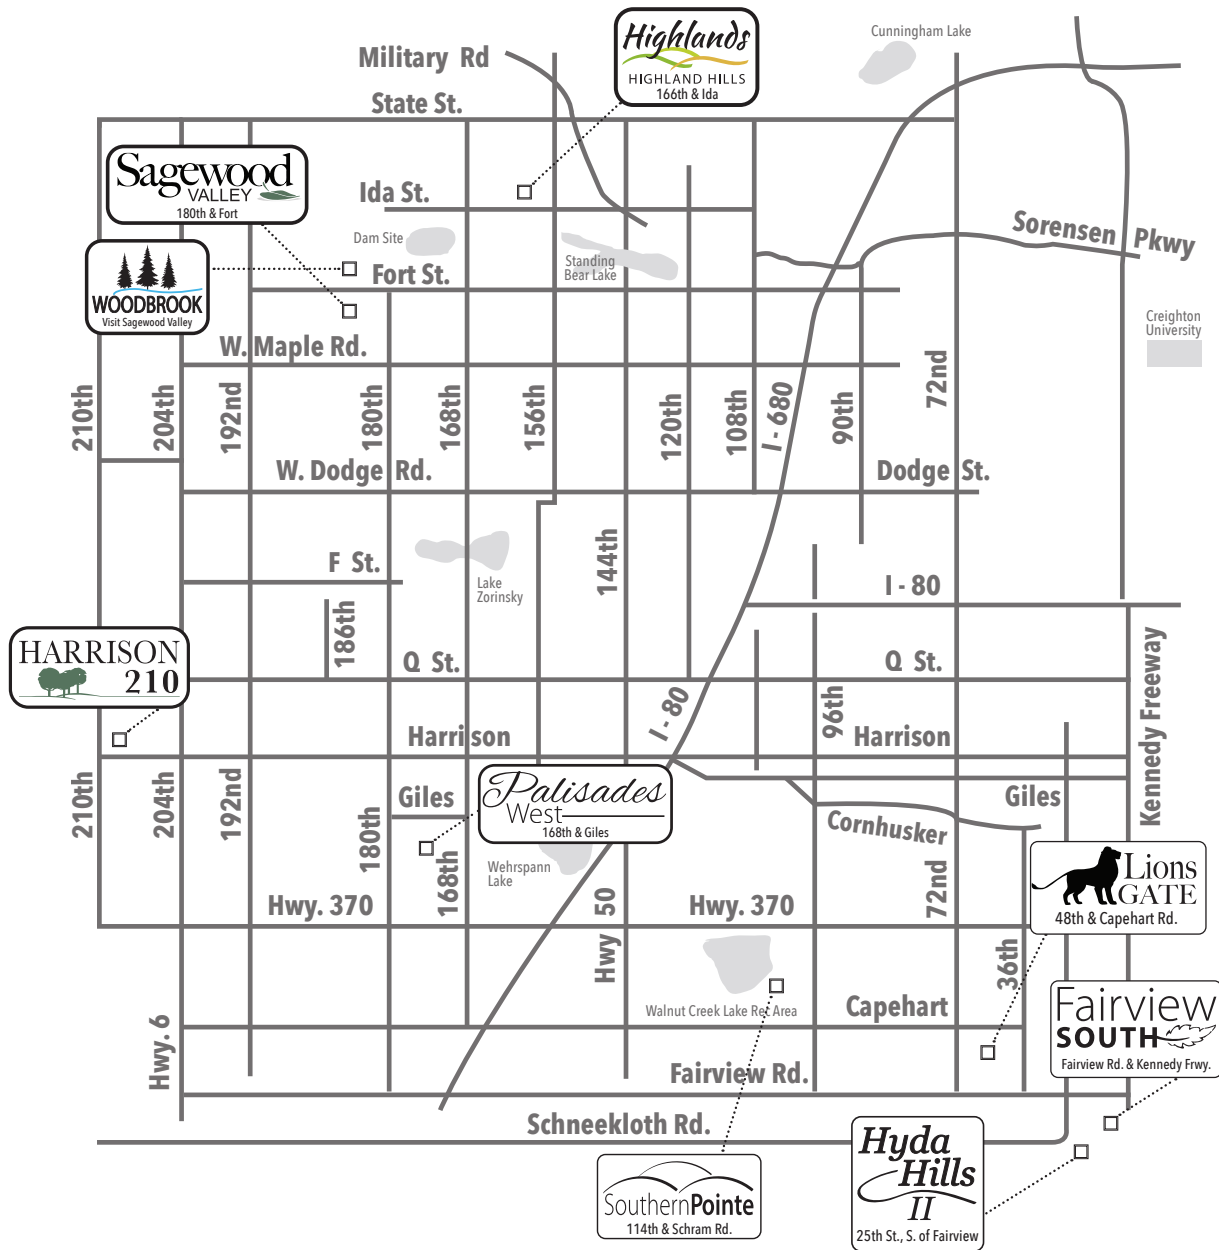

Available in these communities

Kingston

Ranch • 1727 sq. ft.

designerTM
INSPIRED LIVING

Sales Information: 402-505-9000

CelebrityHomesOmaha.com

CELEBRITY HOMES
Homes • Villas • Townhomes