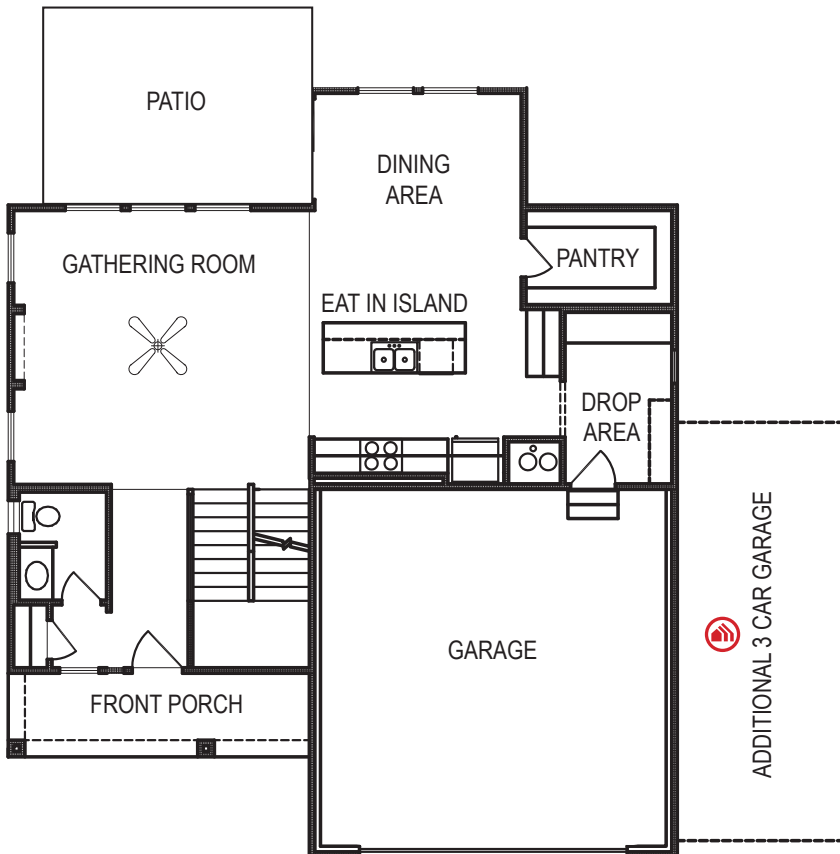

CelebrityHomesOmaha.com

CELEBRITY
HOMES
Homes • Villas