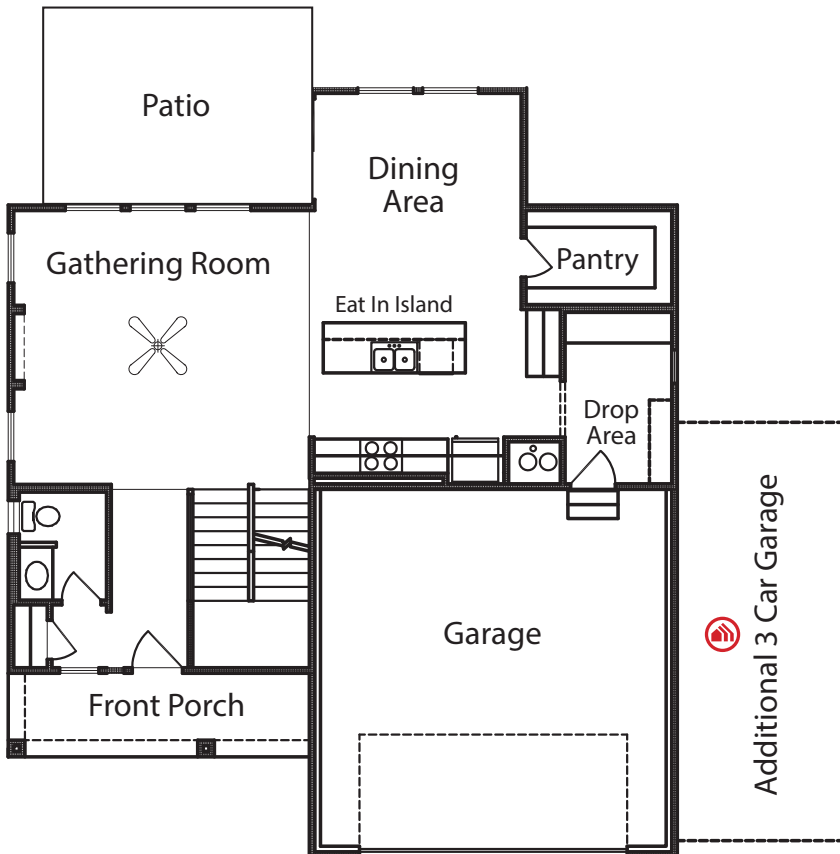

CelebrityHomesOmaha.com

CELEBRITY
HOMES
Homes • Villas • Townhomes