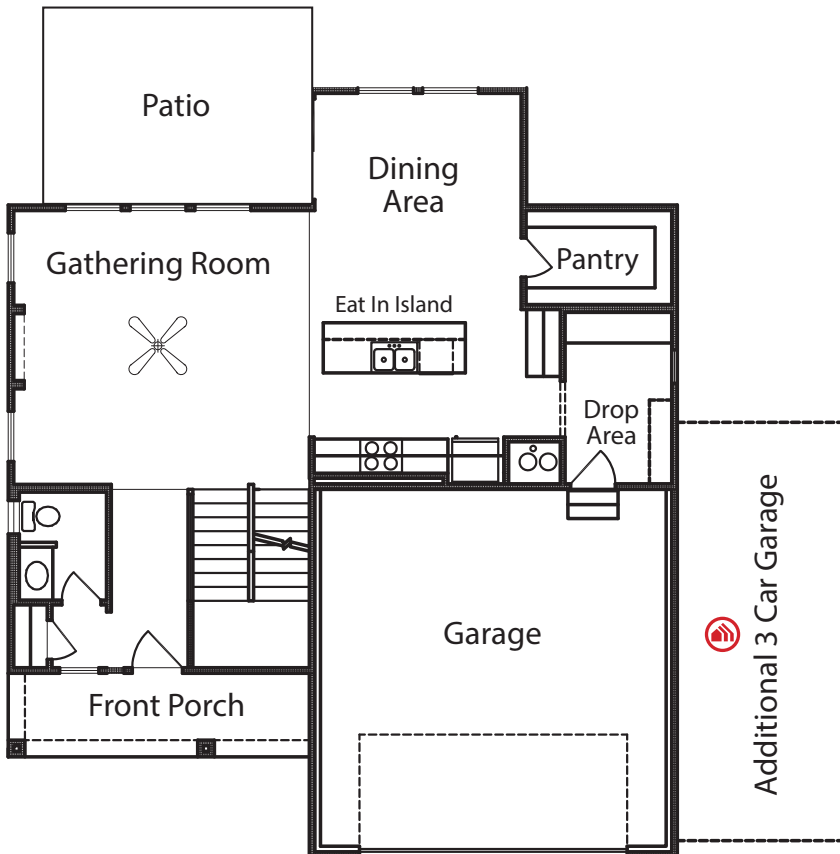

Kendall

2 Story • 2153 sf

advantageSM
YOUR NEXT MOVE

Yes! It's All Included!

- Homesite
- Linear Fireplace
- Open Kitchen with Eat In Island
- Designer Lighting Package

Additional Features:

- 🏠 3 Car Garage
- 🏠 Walk Out Basement Package
- 🏠 Finished Basement:
 - Rec Room