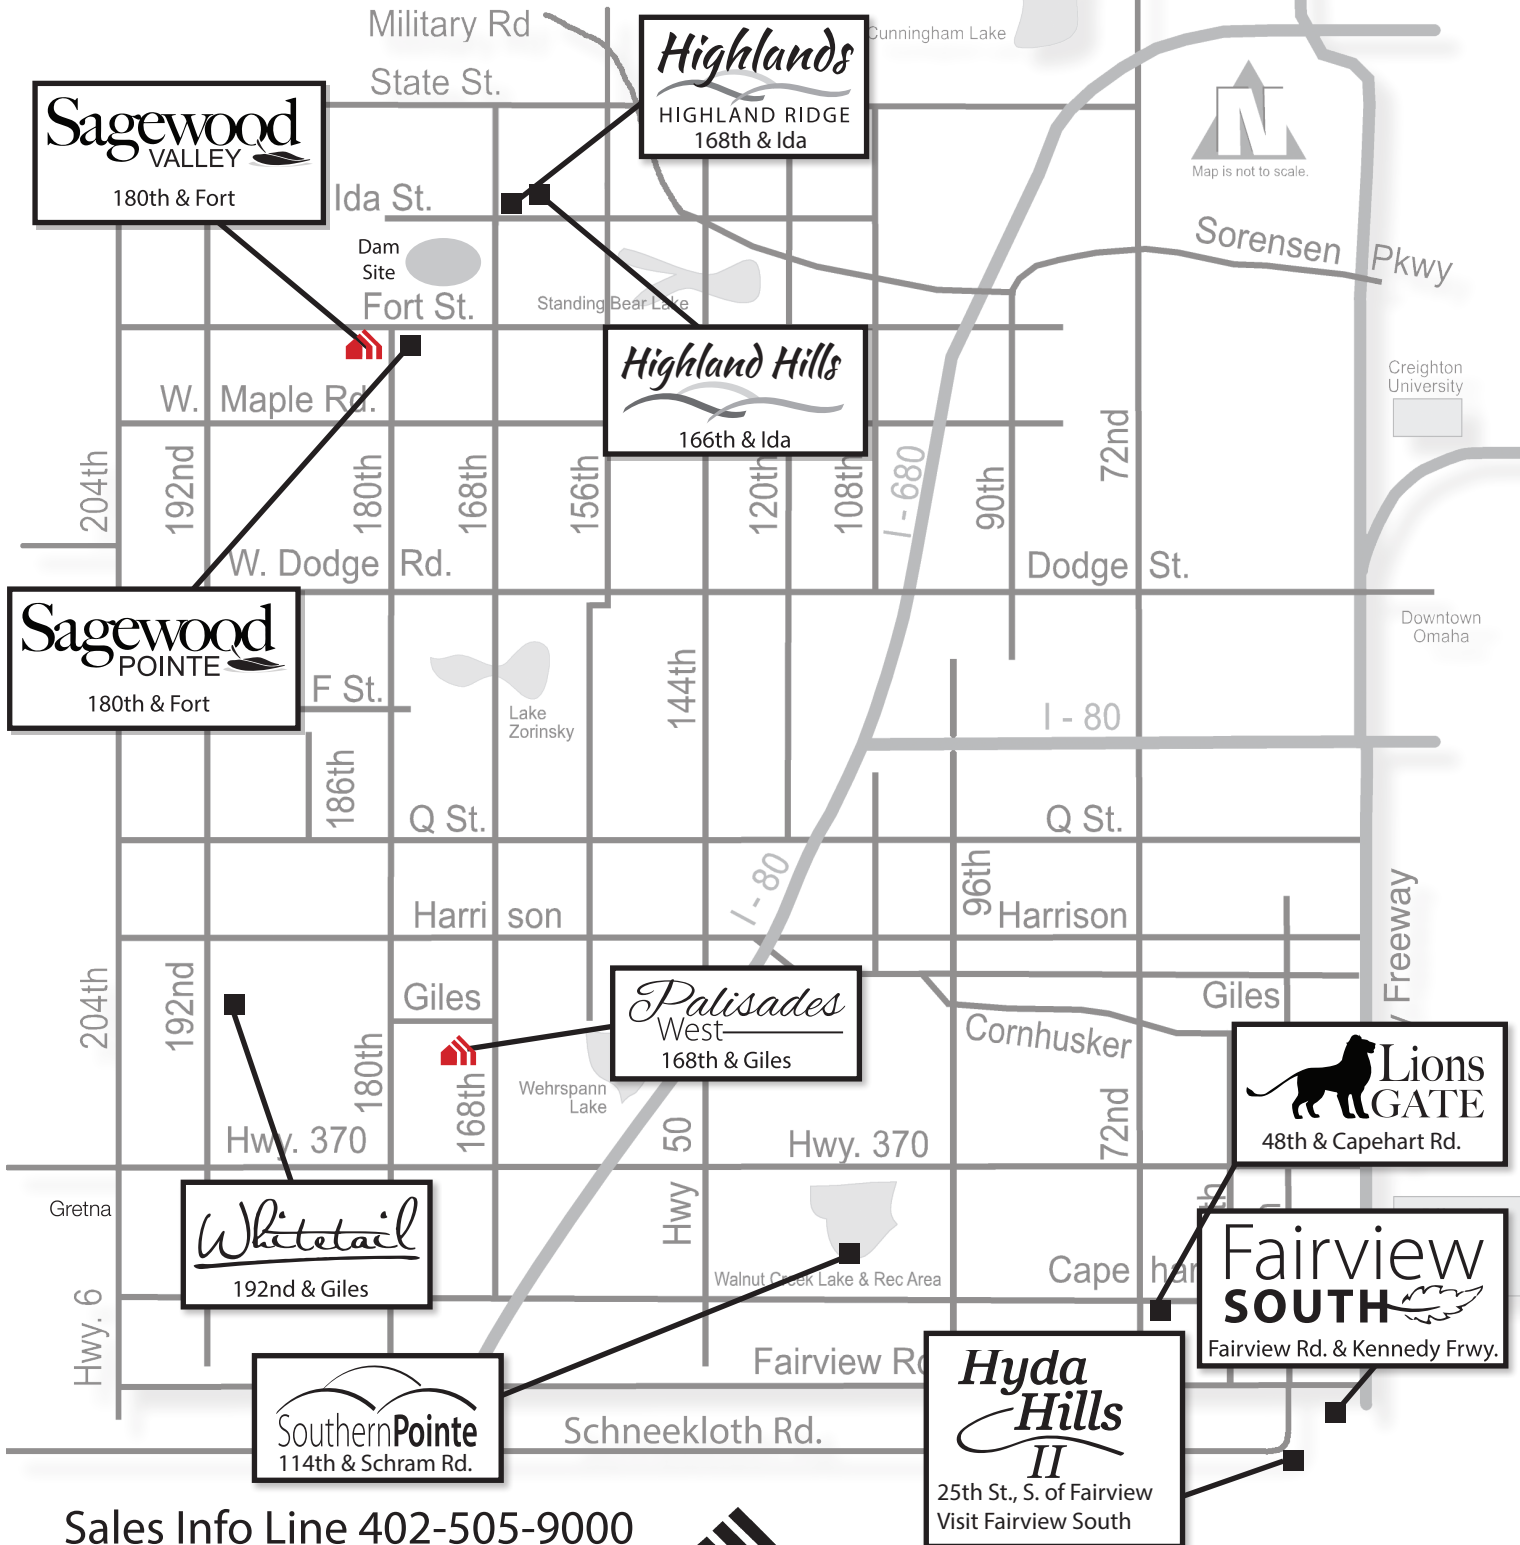

Available in these communities

Kendall

Two Story • 2153 sq. ft.

advantage™

YOUR NEXT MOVE

Sales Info Line 402-505-9000

indicates model home location

CelebrityHomesOmaha.com

CELEBRITY HOMES
Homes • Villas • Townhomes