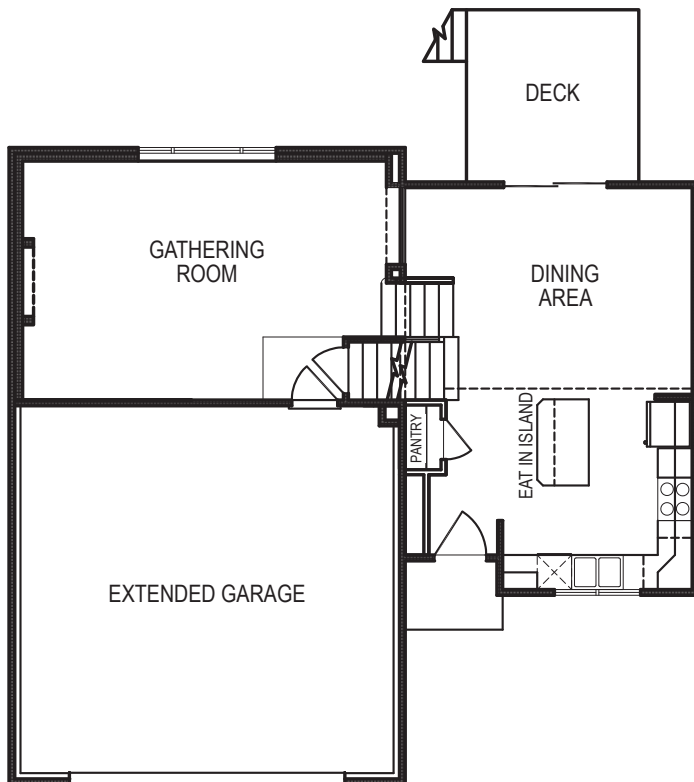

Hampton

Multi-Level • 1459 sf

new
beginnings TM
A GREAT PLACE TO START

Yes! It's All Included!

- Homesite
- Linear Fireplace
- Open Kitchen with Eat In Island
- Deck
- Designer Lighting Package
- Finished Basement
- Expanded Garage