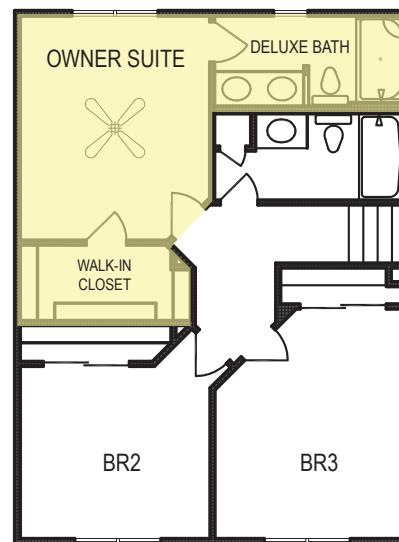

Hampton

Multi-Level • 1459 sf

new
beginnings TM
A GREAT PLACE TO START

Yes! It's All Included!

- Homesite
- Linear Fireplace
- Open Kitchen with Eat In Island
- Deck
- Designer Lighting Package
- Finished Basement
- Expanded Garage