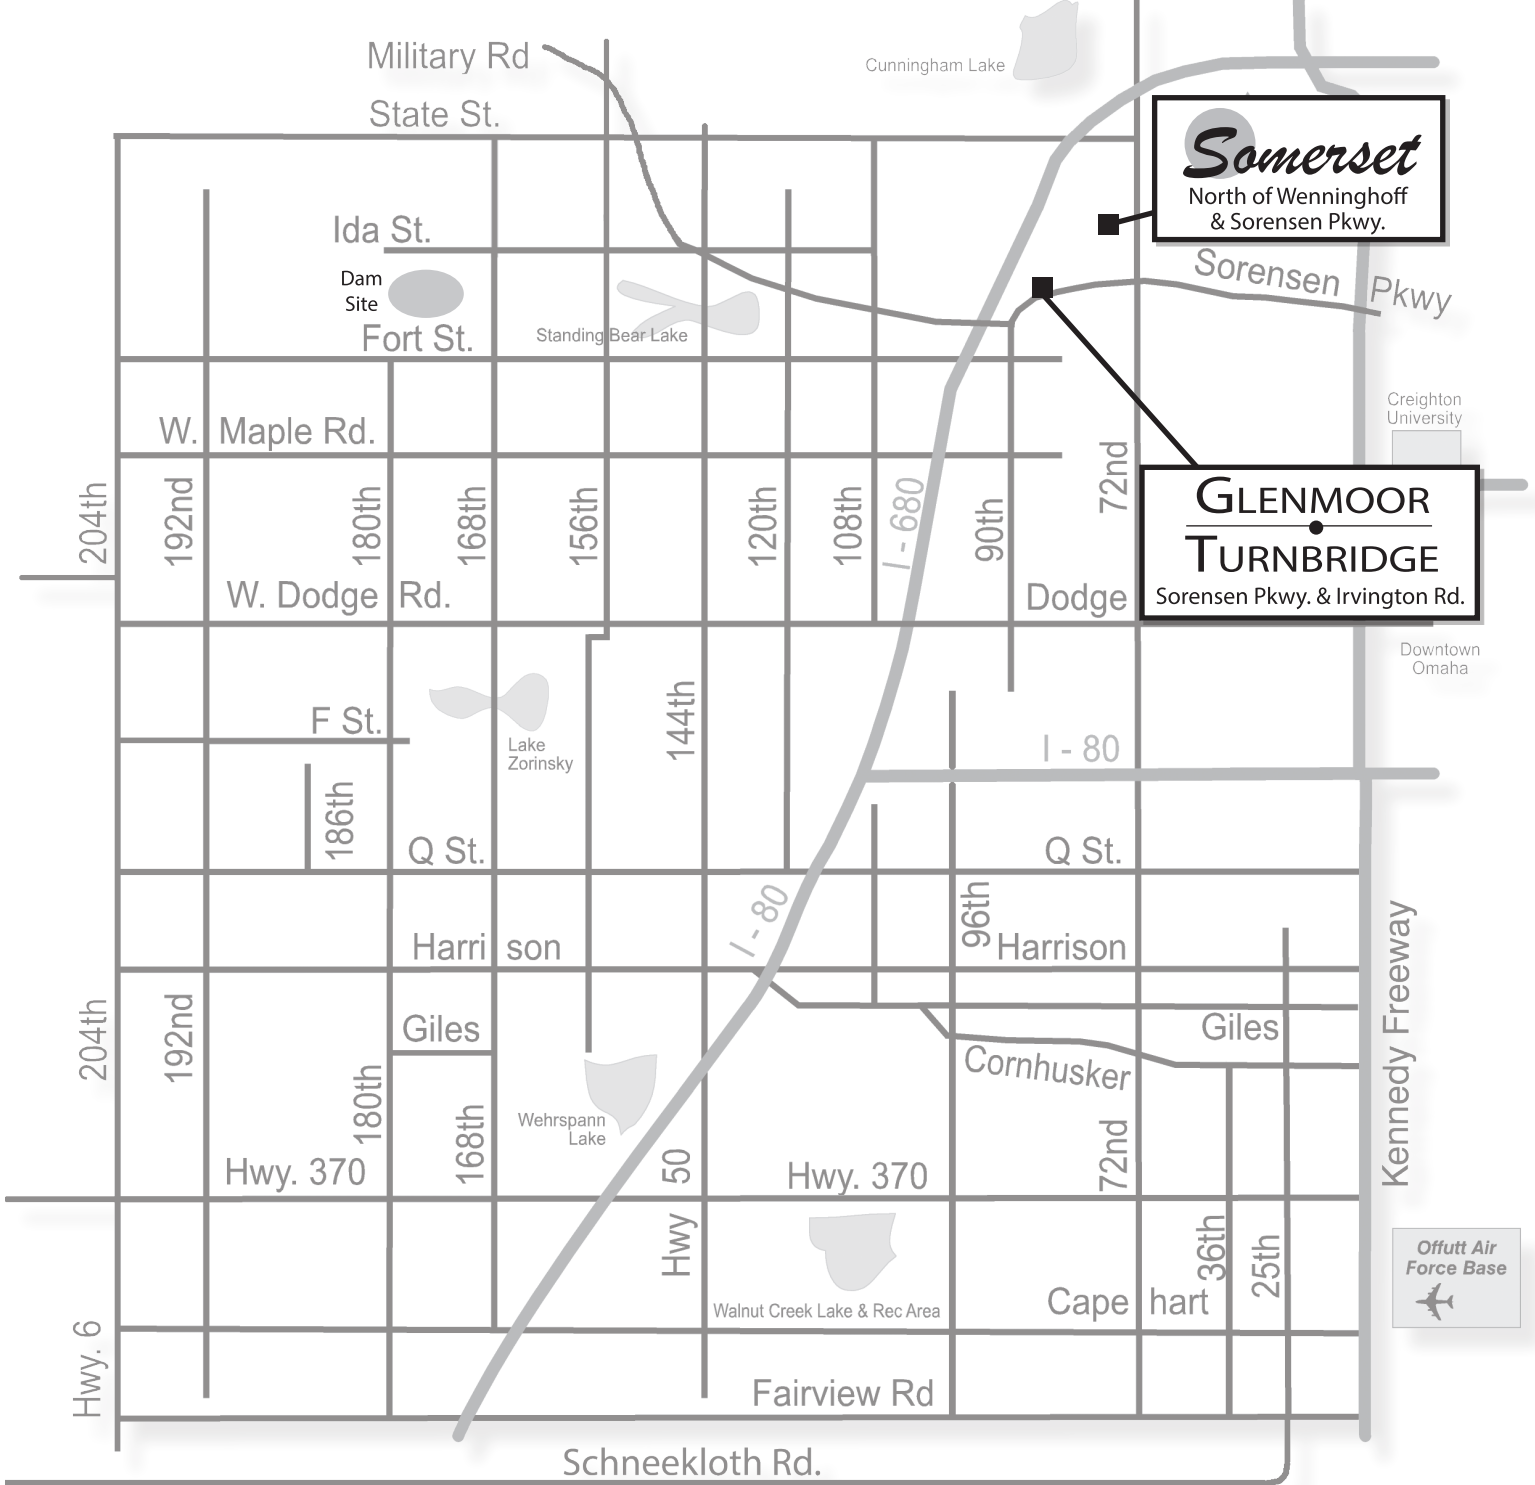

Available in these communities

Hampton DLX

Multi Level • 1459 sq. ft.

new beginnings
A GREAT PLACE TO START

Sales Info Line 402-505-9000

indicates model home location

CelebrityHomesOmaha.com

CELEBRITY HOMES
Homes • Villas • Townhomes