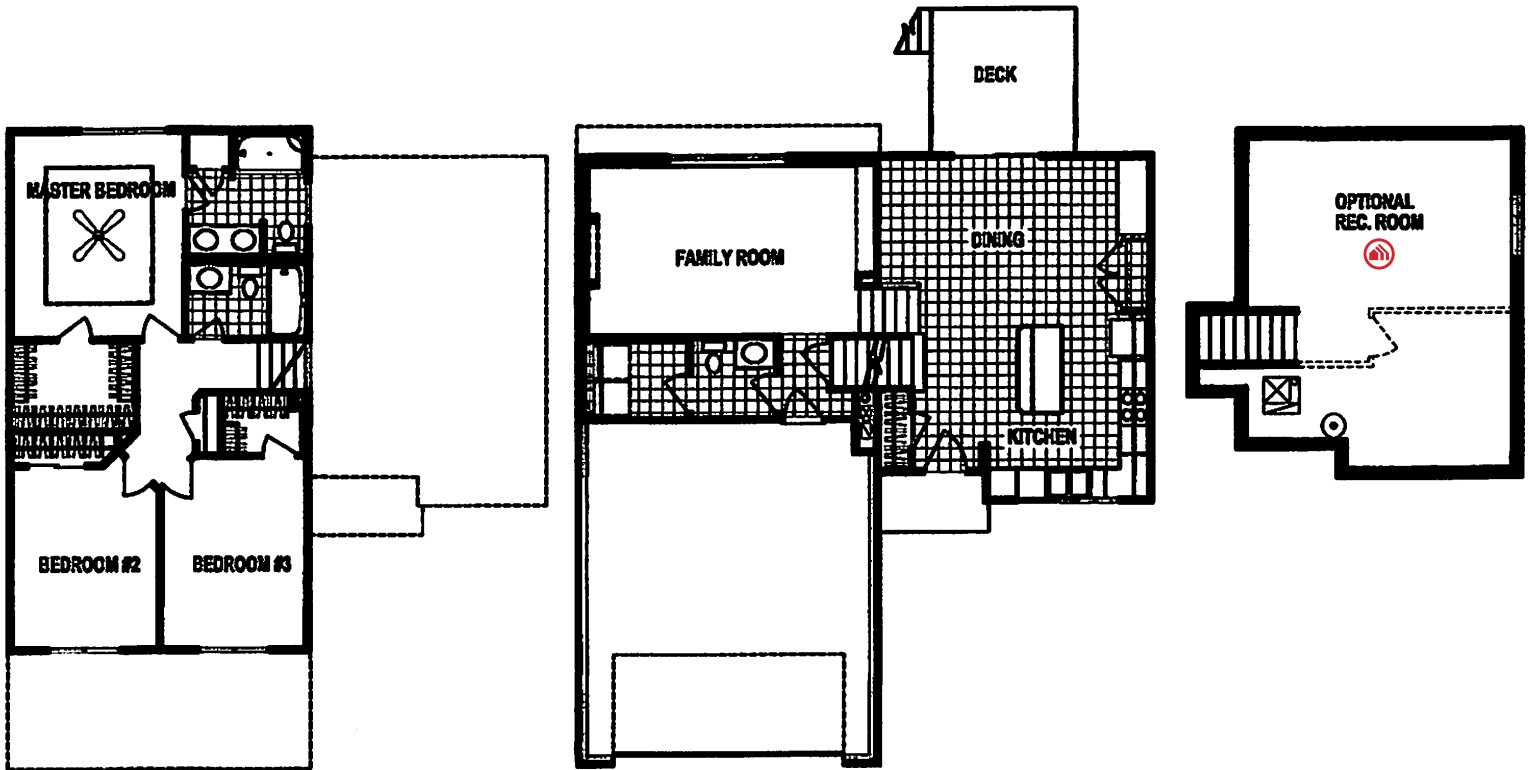

CelebrityHomesOmaha.com

CELEBRITY
HOMES
Homes • Villas • Townhomes

*Celebrity Homes Inc., 1997-present. Celebrity Homes reserves the right to make any changes to floor plan, price, specification or material changes for product improvement.