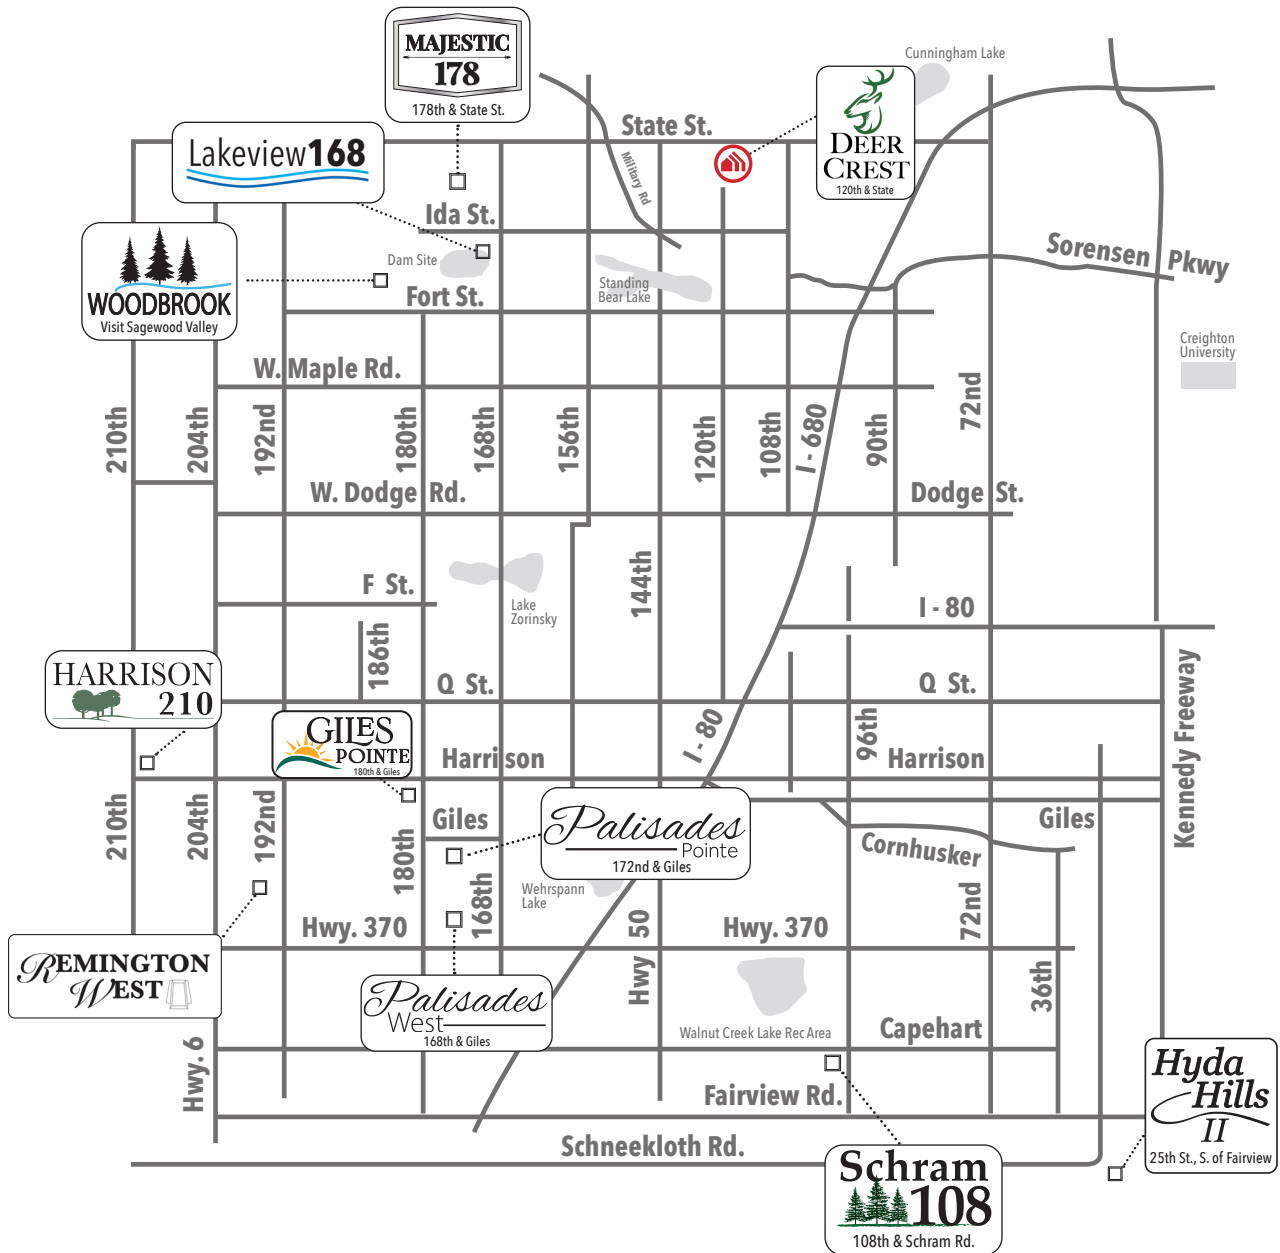

Available in these communities

# Del Ray

Multi Level • 1849 sq. ft.

new  
beginnings  
A GREAT PLACE TO START

Indicates Model Home Location

Sales Information: 402-505-9000

CelebrityHomesOmaha.com

**CELEBRITY  
HOMES**  
Homes • Villas • Townhomes