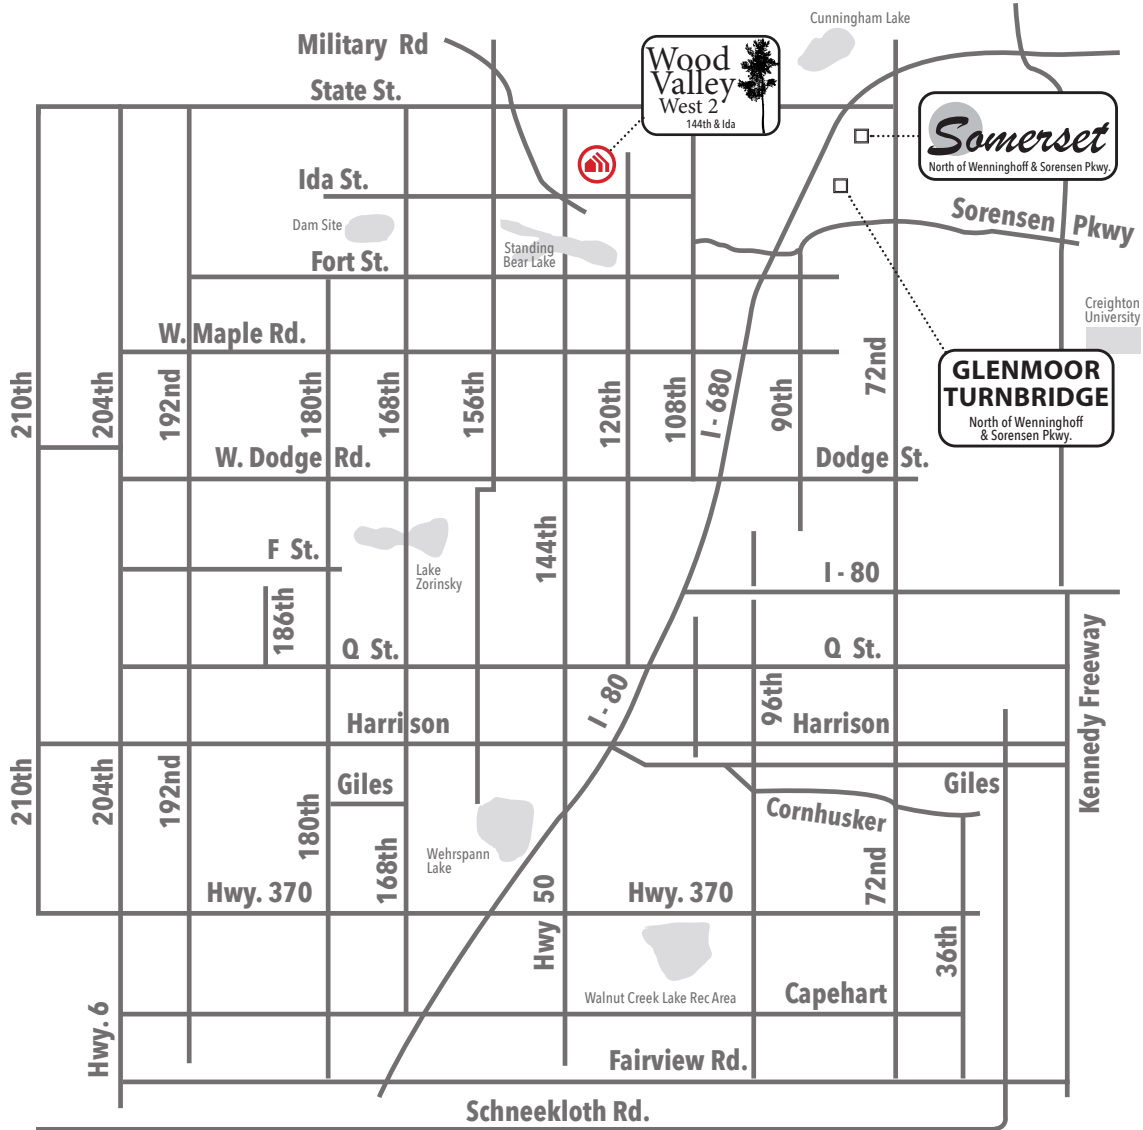

Available in these communities

# Del Ray

Multi Level • 1583 sq. ft.

**new beginnings**  
A GREAT PLACE TO START

Indicates Model Home Location

**Sales Information: 402-505-9000**

**CelebrityHomesOmaha.com**

**CELEBRITY HOMES**  
Homes • Villas • Townhomes