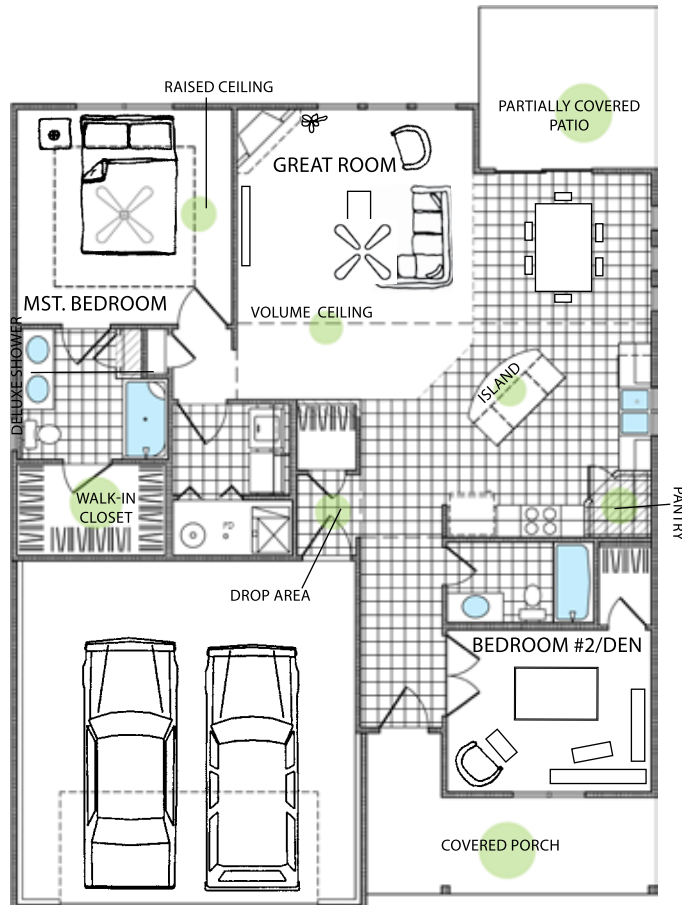

Dayton DLX Patio

lifestyle™
VILLAS & TOWNHOMES

Artist Conception Only. Elevation B

Ranch Townhome • Main Floor 1341 sq. ft.

CelebrityHomesOmaha.com

CELEBRITY
HOMES
Homes • Villas • Townhomes

5/23/2018