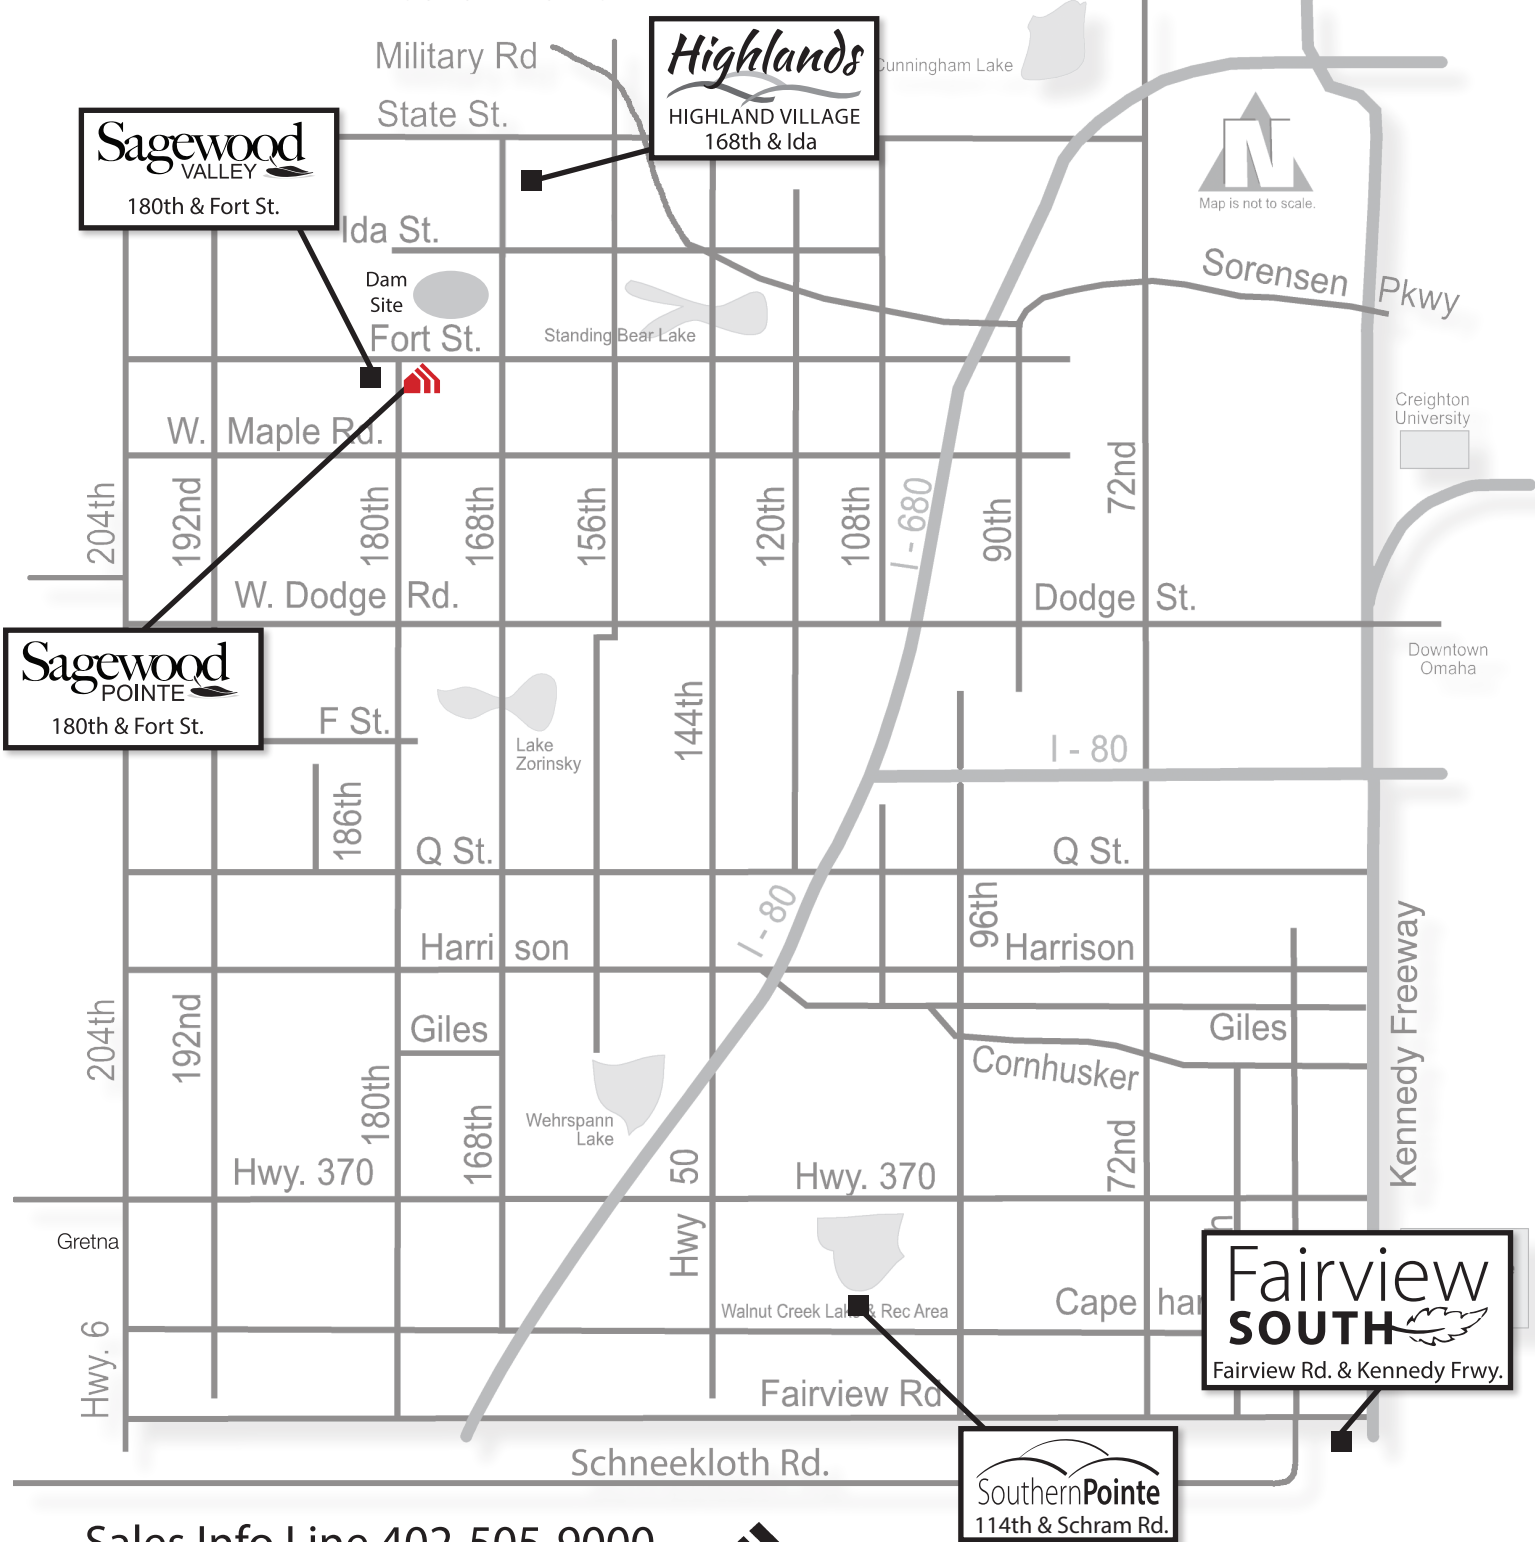

Available in these communities

# Dayton DLX

Villa • 1359 sq. ft.

**lifestyle**  <sup>TM</sup>

VILLAS & TOWNHOMES

Sales Info Line 402-505-9000

indicates model home location

  
CelebrityHomesOmaha.com

**CELEBRITY HOMES**  
Homes • Villas • Townhomes