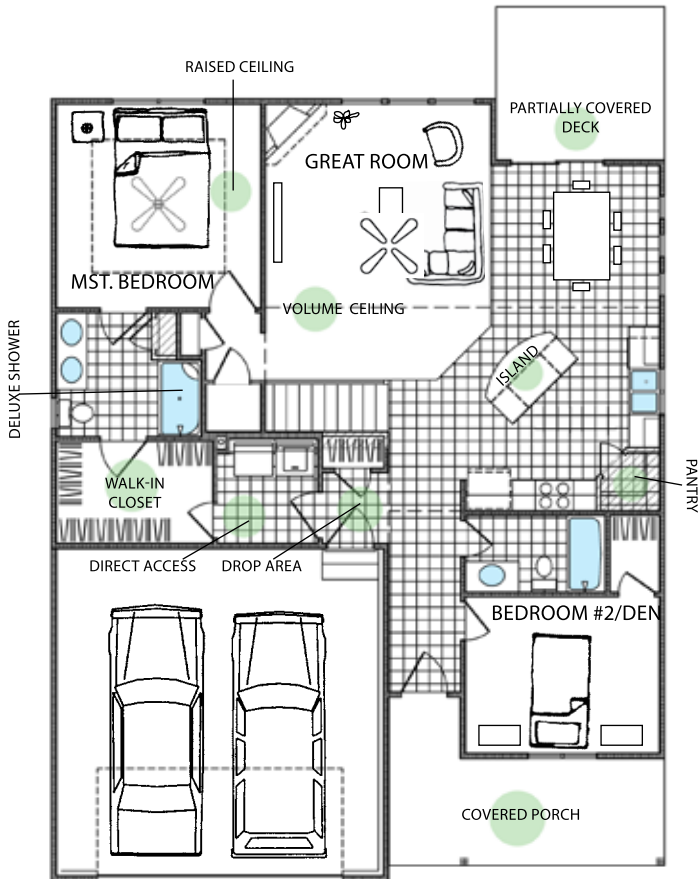

Dayton DLX

lifestyle™
VILLAS & TOWNHOMES

Artist Conception Only. Elevation B

Ranch Townhome • Main Floor 1359 sq. ft.

CelebrityHomesOmaha.com

CELEBRITY HOMES
Homes • Villas • Townhomes

5/23/2018