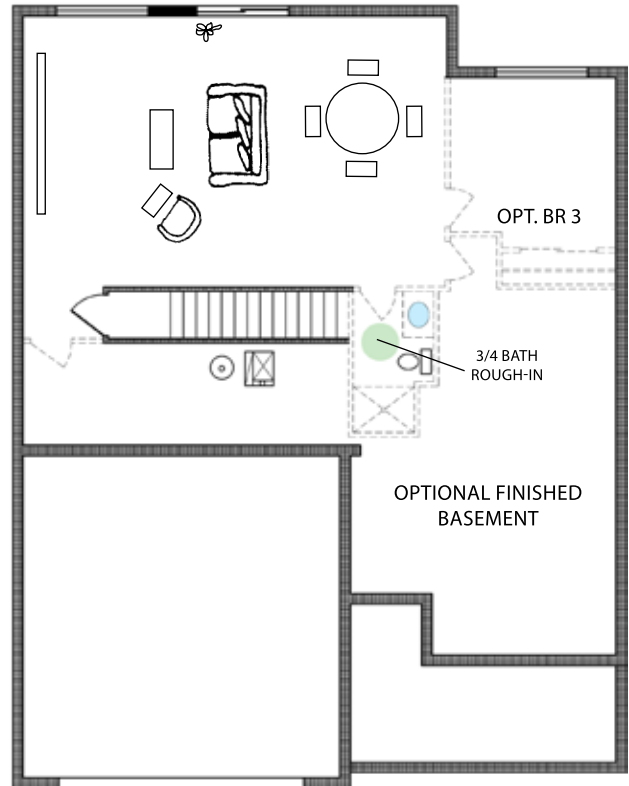

Dayton DLX

lifestyle™
VILLAS & TOWNHOMES

Artist Conception Only. Elevation B

Ranch Townhome • Main Floor 1359 sq. ft.

CelebrityHomesOmaha.com

CELEBRITY HOMES
Homes • Villas • Townhomes

5/23/2018