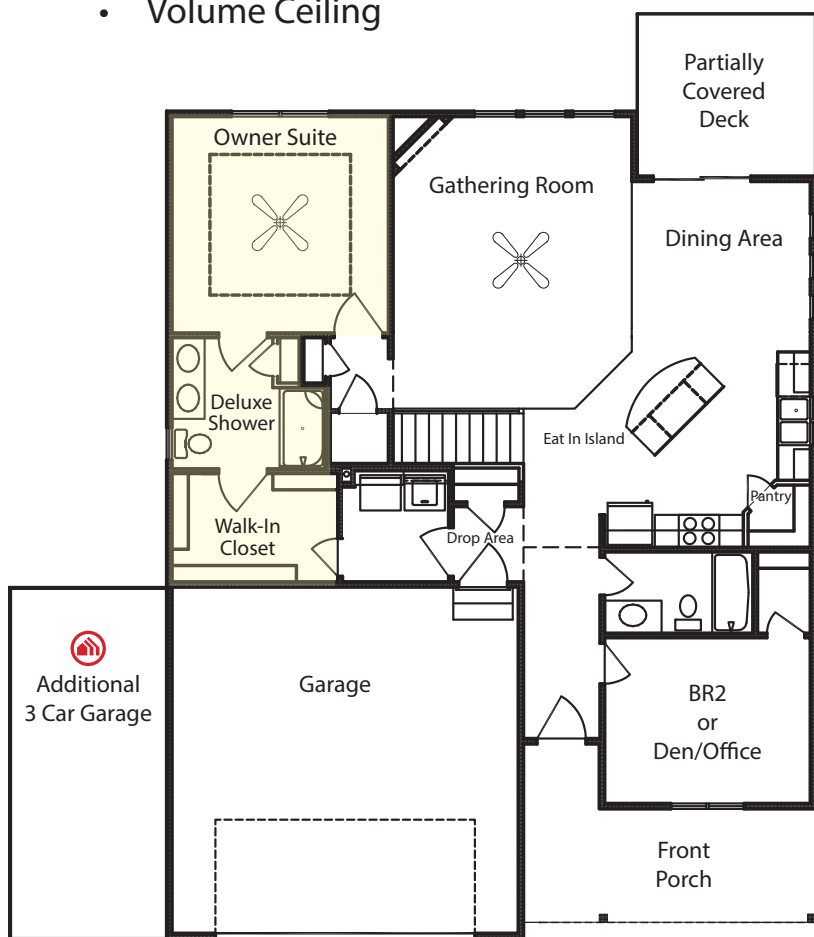

Dayton DLX

Villa • 1359 sf

lifestyleTM
VILLAS & TOWNHOMES

Yes! It's All Included!

- Homesite
- Linear Fireplace
- Open Kitchen with Eat In Island
- Front Porch
- Partially Covered Deck
- Expanded Door Package
- Volume Ceiling

Additional Features:

- 🏠 3-Car Garage
- 🏠 Walk Out Basement Package
- 🏠 Finished Basement:
 - Rec Room
 - BR 3
 - Finished Bathroom

Association Benefits:

- Sprinkler System
- Lawn Care
- Trash & Snow Removal