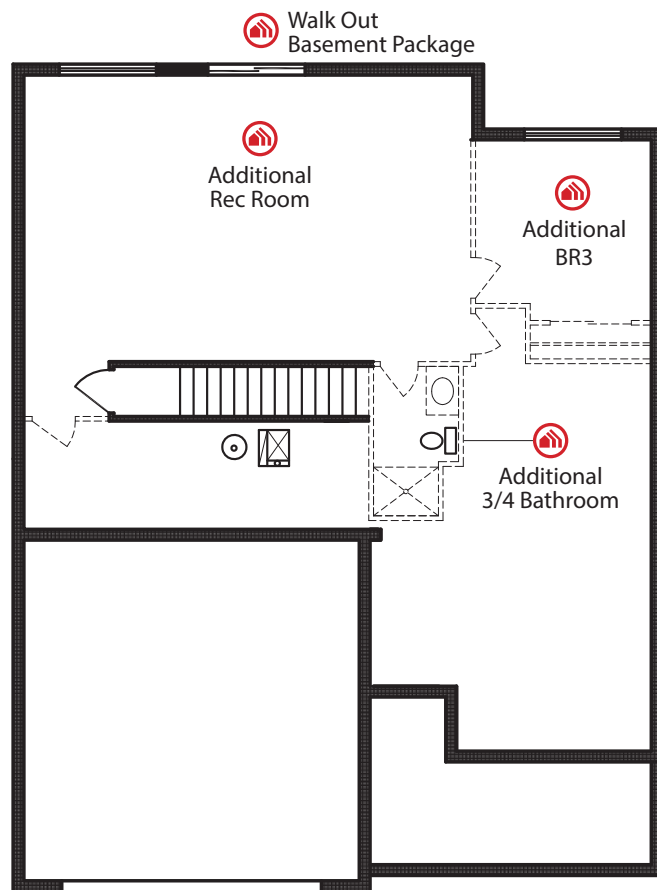

Dayton DLX

Villa • 1359 sf

lifestyleTM
VILLAS & TOWNHOMES

Yes! It's All Included!

- Homesite
- Linear Fireplace
- Open Kitchen with Eat In Island
- Front Porch
- Partially Covered Deck
- Expanded Door Package
- Volume Ceiling

Additional Features:

- 🏠 3-Car Garage
- 🏠 Walk Out Basement Package
- 🏠 Finished Basement:
 - Rec Room
 - BR 3
 - Finished Bathroom

Association Benefits:

- Sprinkler System
- Lawn Care
- Trash & Snow Removal