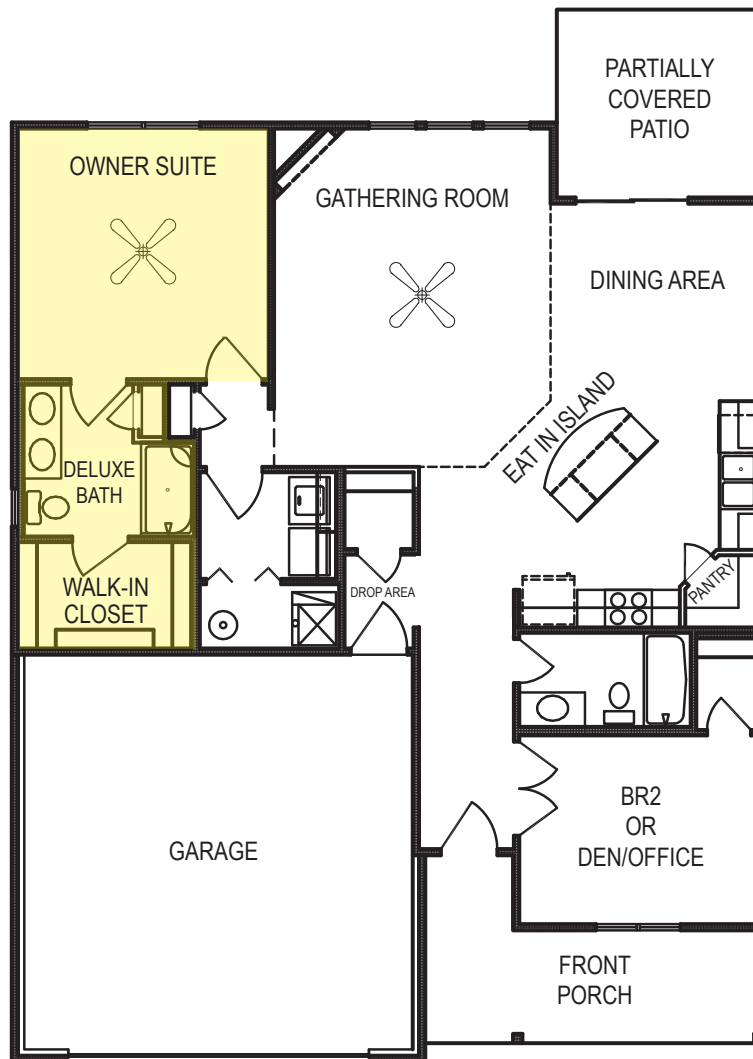

CelebrityHomesOmaha.com

CELEBRITY
HOMES
Homes • Villas

*Celebrity Homes Inc., 1997-present. Celebrity Homes reserves the right to make any changes to floor plan, price, specification or material changes for product improvement.