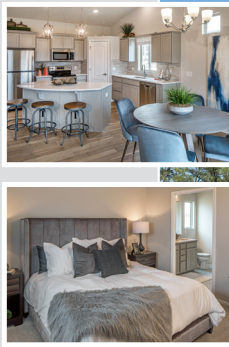

Dayton DLX Patio+

Villa • 1397 sf

lifestyle[™]
VILLAS & TOWNHOMES

Yes! It's All Included!

- Homesite
- Linear Fireplace
- Open Kitchen with Eat In Island
- Front Porch
- Partially Covered Patio
- Expanded Door Package
- Volume Ceiling