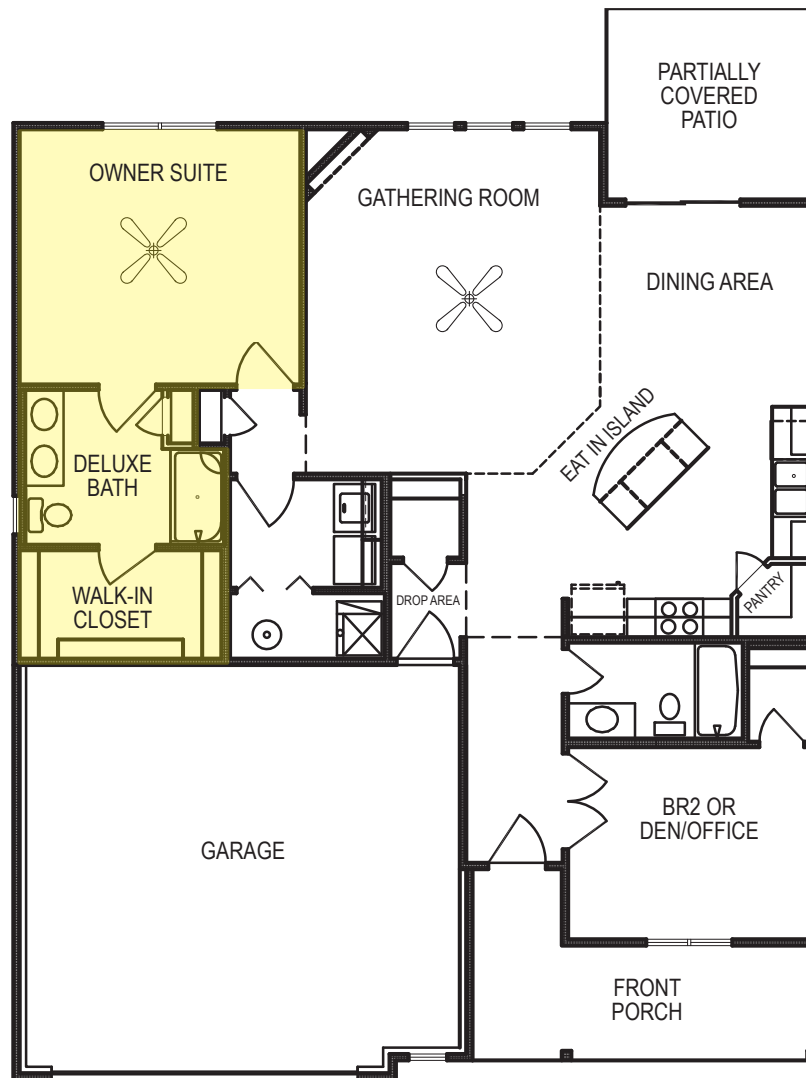

CelebrityHomesOmaha.com

CELEBRITY
HOMES
Homes • Villas