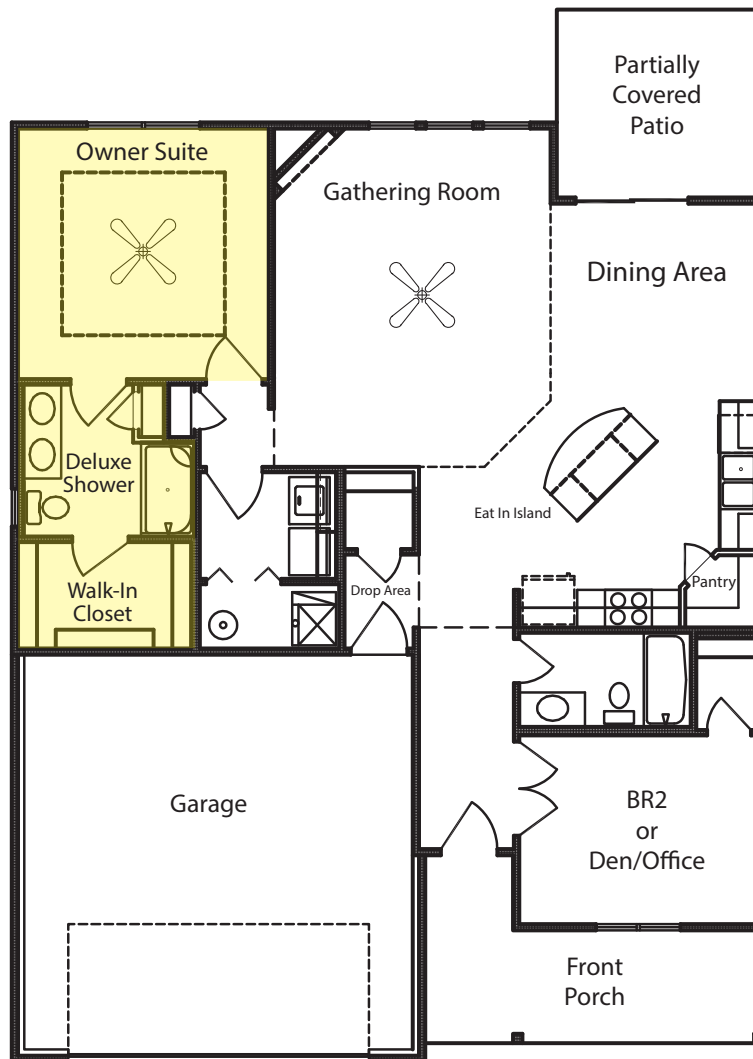

CelebrityHomesOmaha.com

CELEBRITY
HOMES
Homes • Villas • Townhomes

*Celebrity Homes Inc., 1997-present. Celebrity Homes reserves the right to make any changes to floor plan, price, specification or material changes for product improvement.