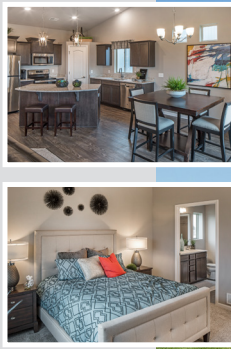

Dayton DLX Patio

Villa • 1341 sf

lifestyleTM
VILLAS & TOWNHOMES

Yes! It's All Included!

- Homesite
- Linear Fireplace
- Open Kitchen with Eat In Island
- Front Porch
- Partially Covered Patio
- Expanded Door Package
- Volume Ceiling