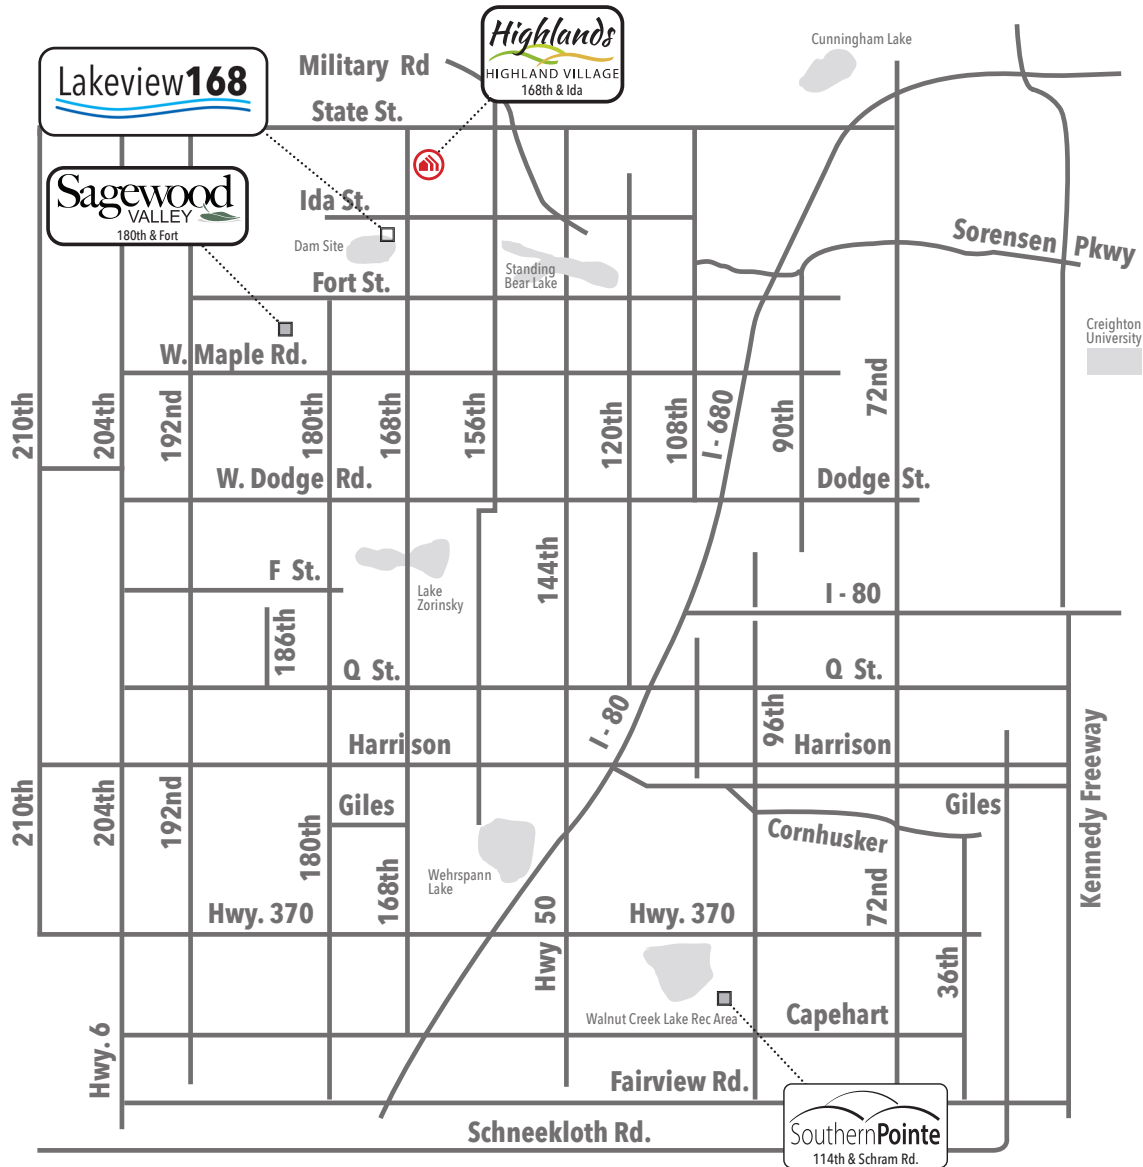

Available in these communities

# Dayton DLX

Villa • 1359 sq. ft.

**lifestyle**  
VILLAS & TOWNHOMES

Indicates Model Home Location

Sales Information: 402-505-9000

CelebrityHomesOmaha.com

**CELEBRITY  
HOMES**  
Homes • Villas • Townhomes