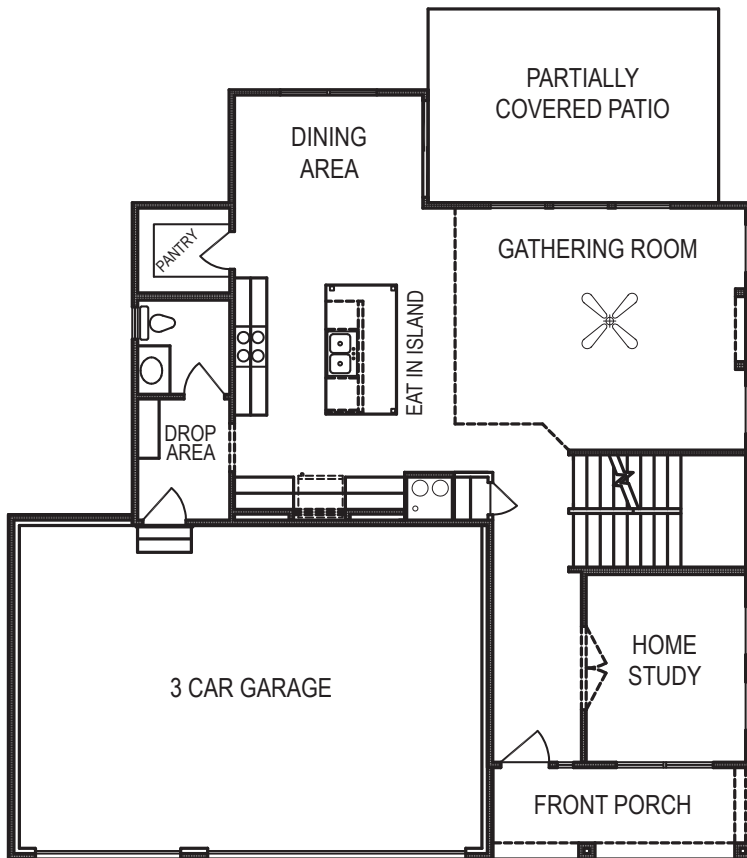

CelebrityHomesOmaha.com

CELEBRITY HOMES
Homes • Villas

*Celebrity Homes Inc., 1997-present. Celebrity Homes reserves the right to make any changes to floor plan, price, specification or material changes for product improvement.