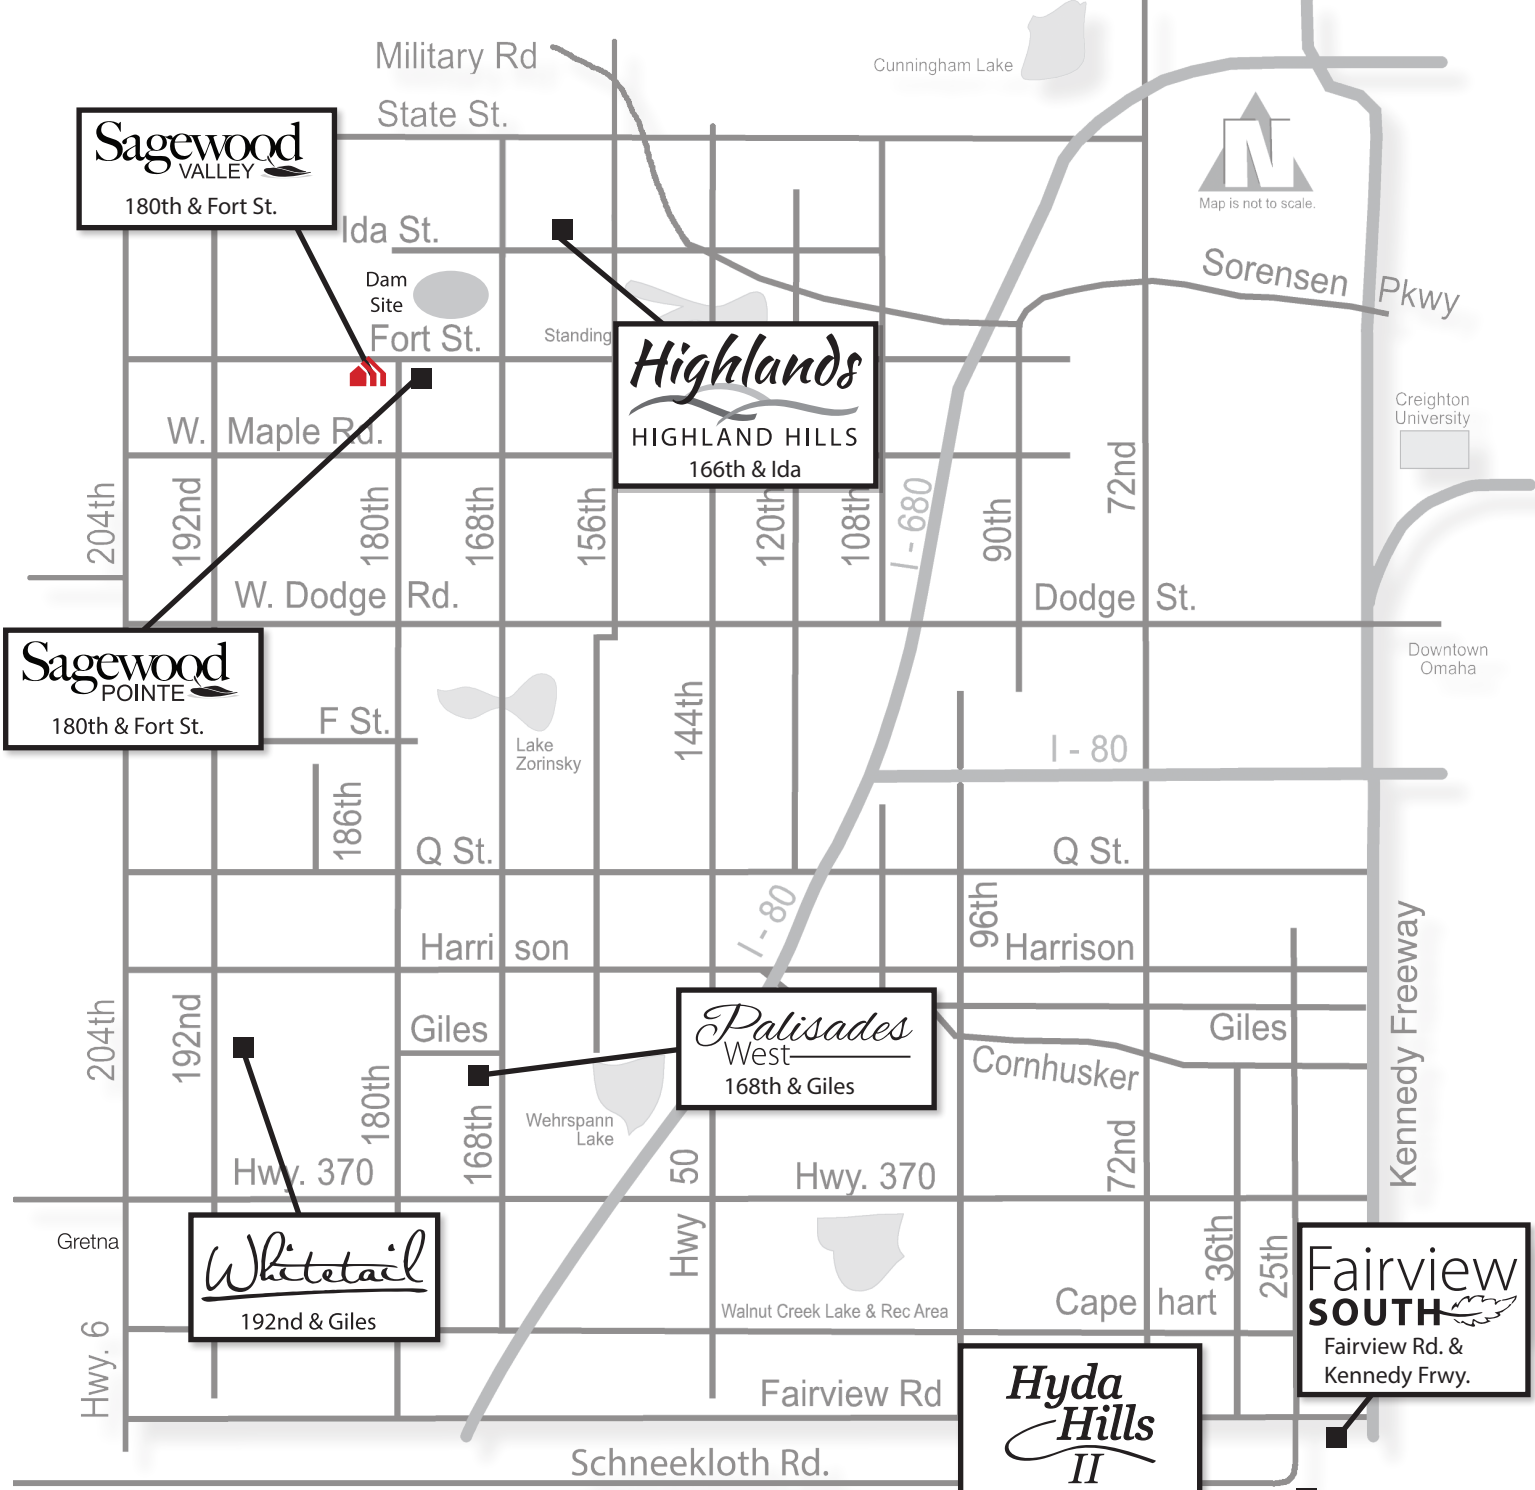

Available in these communities

Danbury

Two Story • 2459 sq. ft.

designerTM
INSPIRED LIVING

Sales Info Line 402-505-9000

 indicates model home location

CelebrityHomesOmaha.com

CELEBRITY HOMES
Homes • Villas • Townhomes