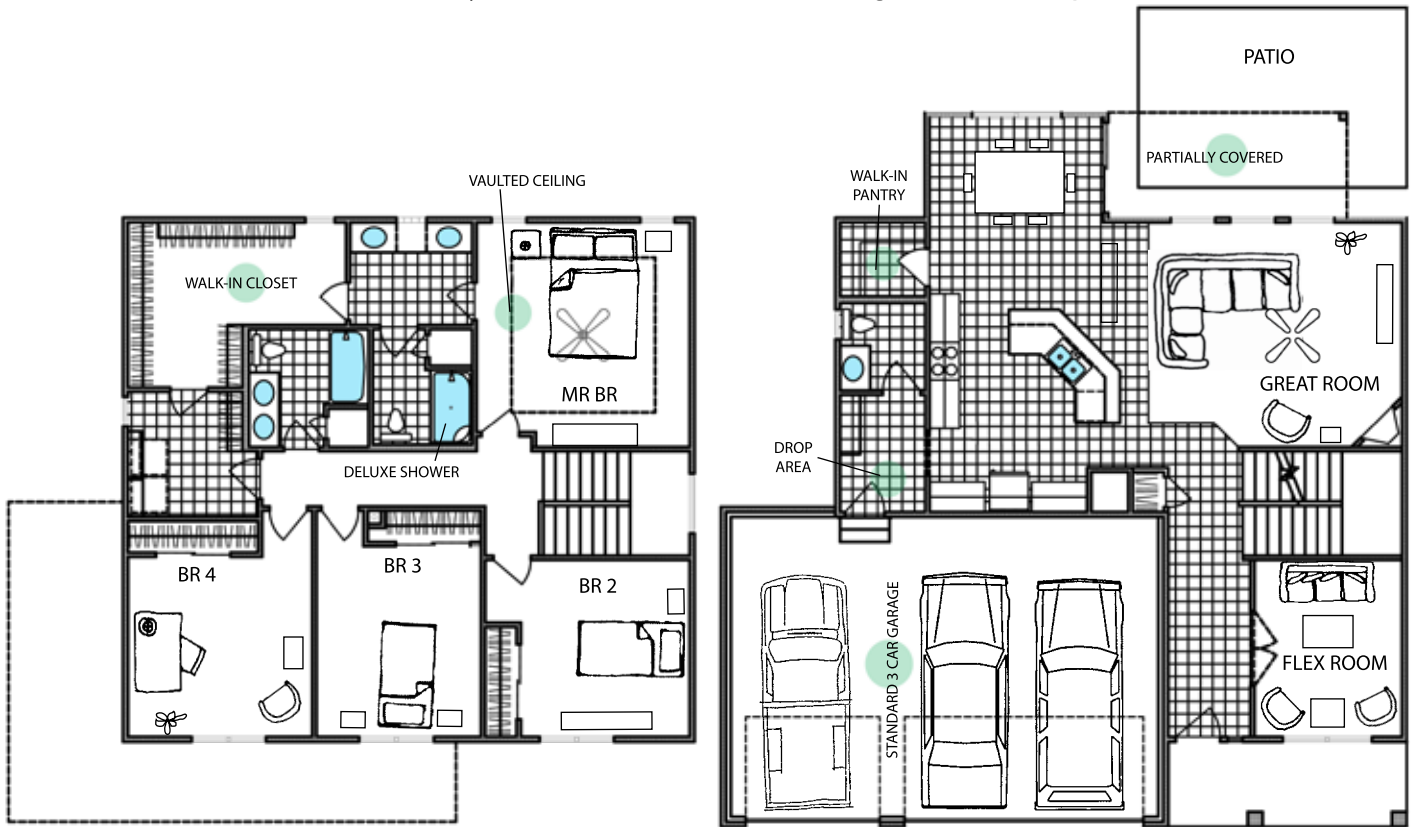

# Danbury

designer<sup>TM</sup>  
INSPIRED LIVING

Artist Conception Only.

Two Story, Elevation B • Finished living area 2459 sq. ft.

CelebrityHomesOmaha.com

**CELEBRITY**  
**HOMES**  
Homes • Villas • Townhomes