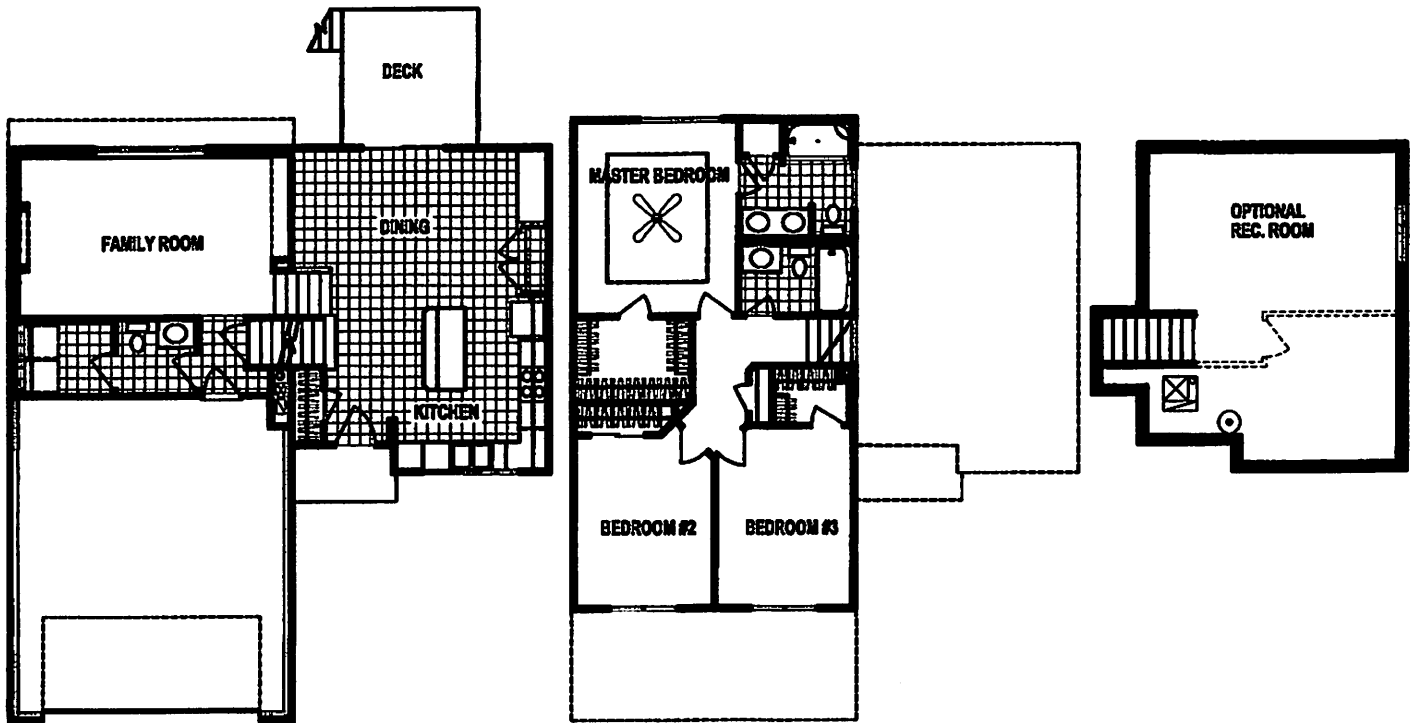

DELRAY 2022

ELEV. E

MAIN FLOOR	827 SQ. FT.
2ND FLOOR	756 SQ.FT.
TOTAL S.F.	1583 SQ.FT.

**CELEBRITY
HOMES**

Homes ★ Villas ★ Townhomes

Yes! It's All Included

01/28/2022 © Celebrity Homes Inc. 2022

www.celebrityhomesomaha.com